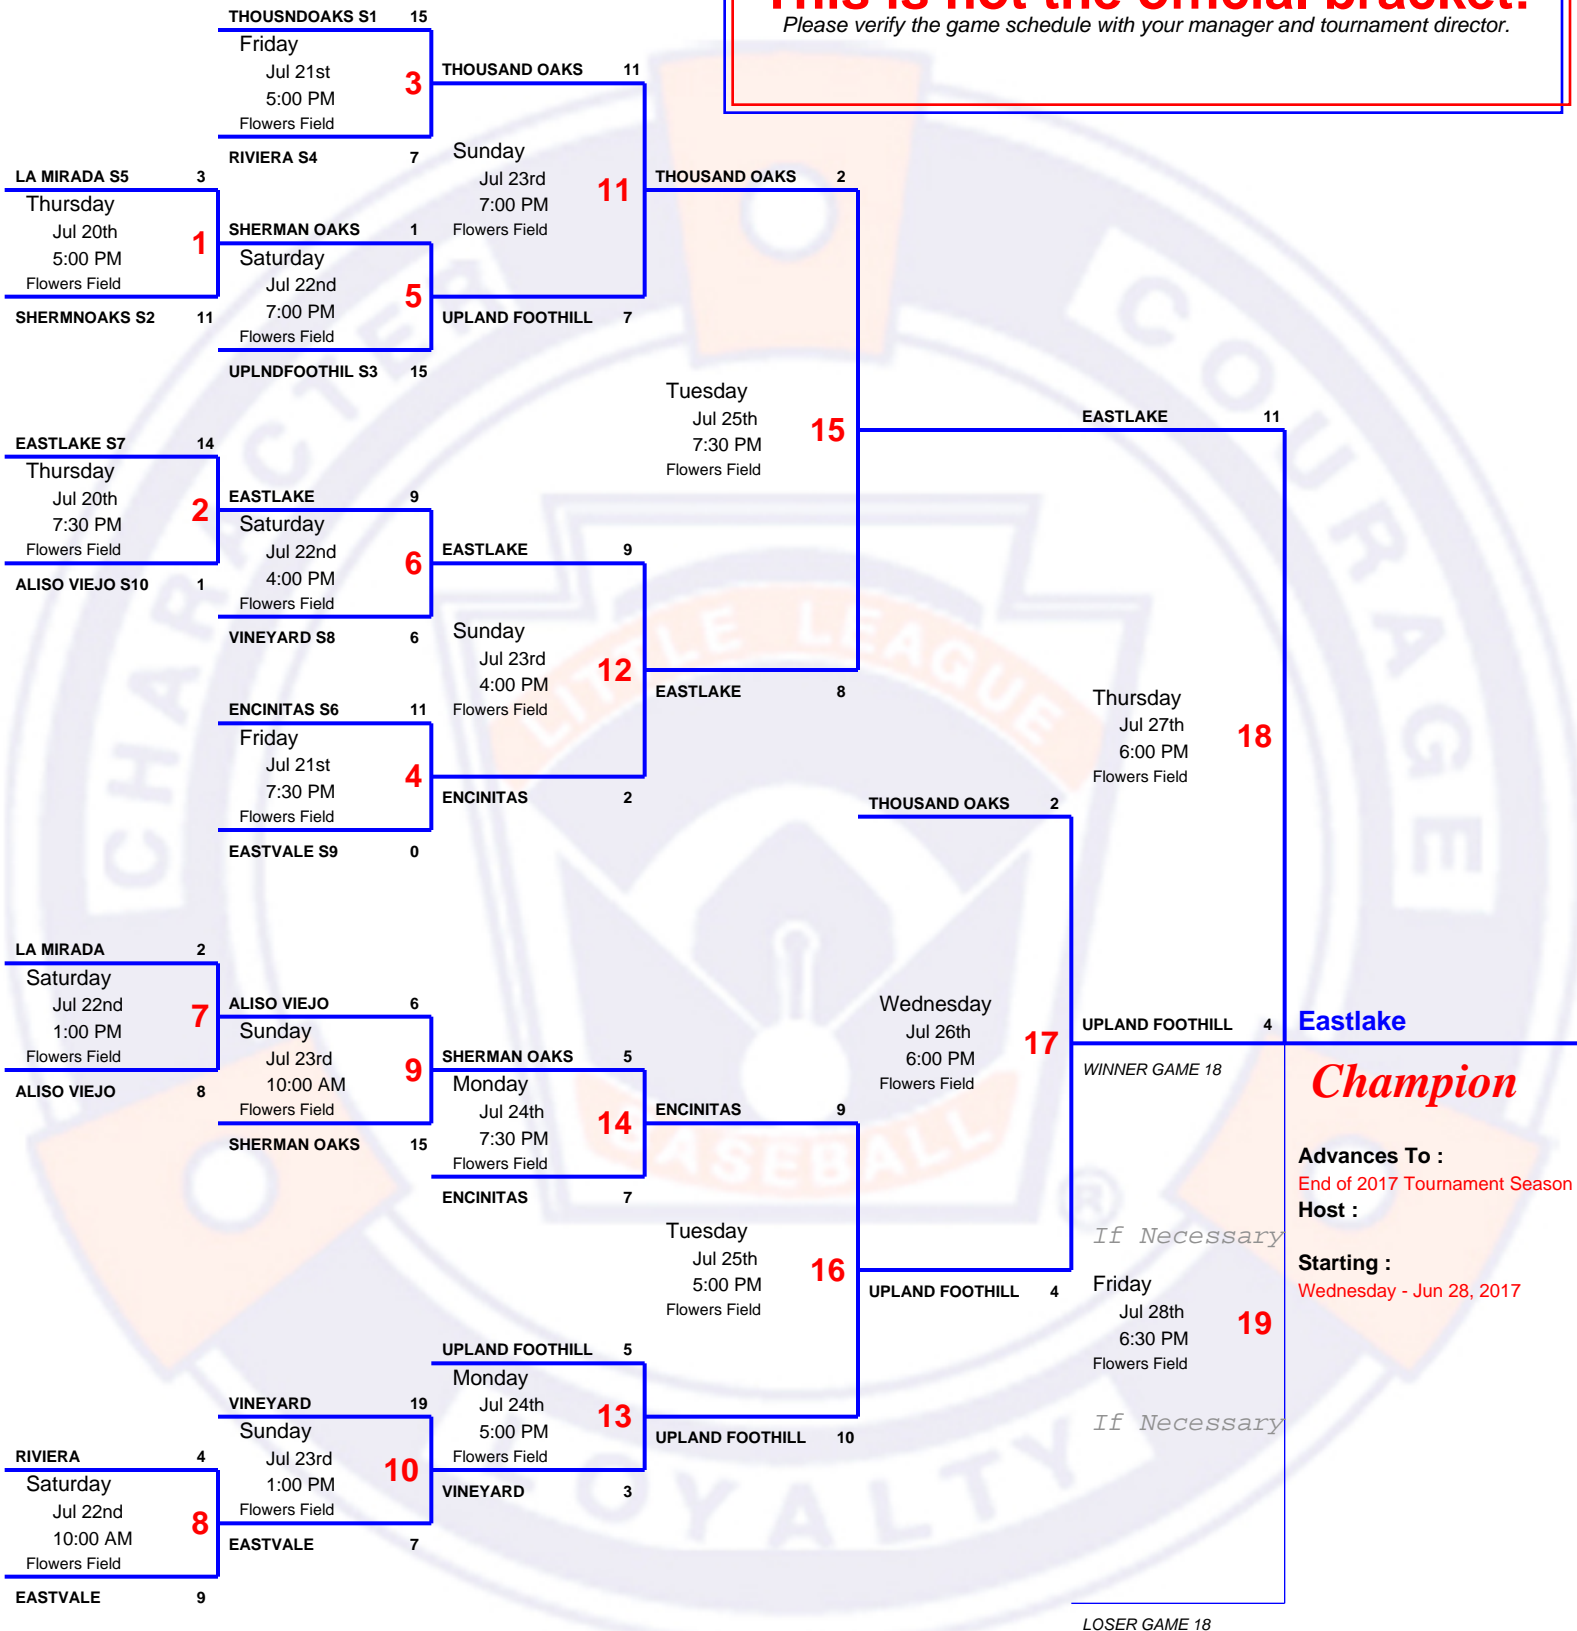

10 Team Double Elimination

2017 10 & 11

So Cal Division III Tournament

Host Upland Foothill LL, CA D23
Field 1253 West 24th Street, Upland, CA 91784
Website tshq.bluesombrero.com/cadistrict23/

This is not the official bracket!

Please verify the game schedule with your manager and tournament director.

Little League Baseball
www.littleleague.org

Bracket last revised on Jun 28, 2017
please email your scores to : scores@cad13.info

Updated brackets can be found at <http://www.cad13.info/tournaments>

Bracket2pdf copyright 2018 WWWpages.com all rights reserved