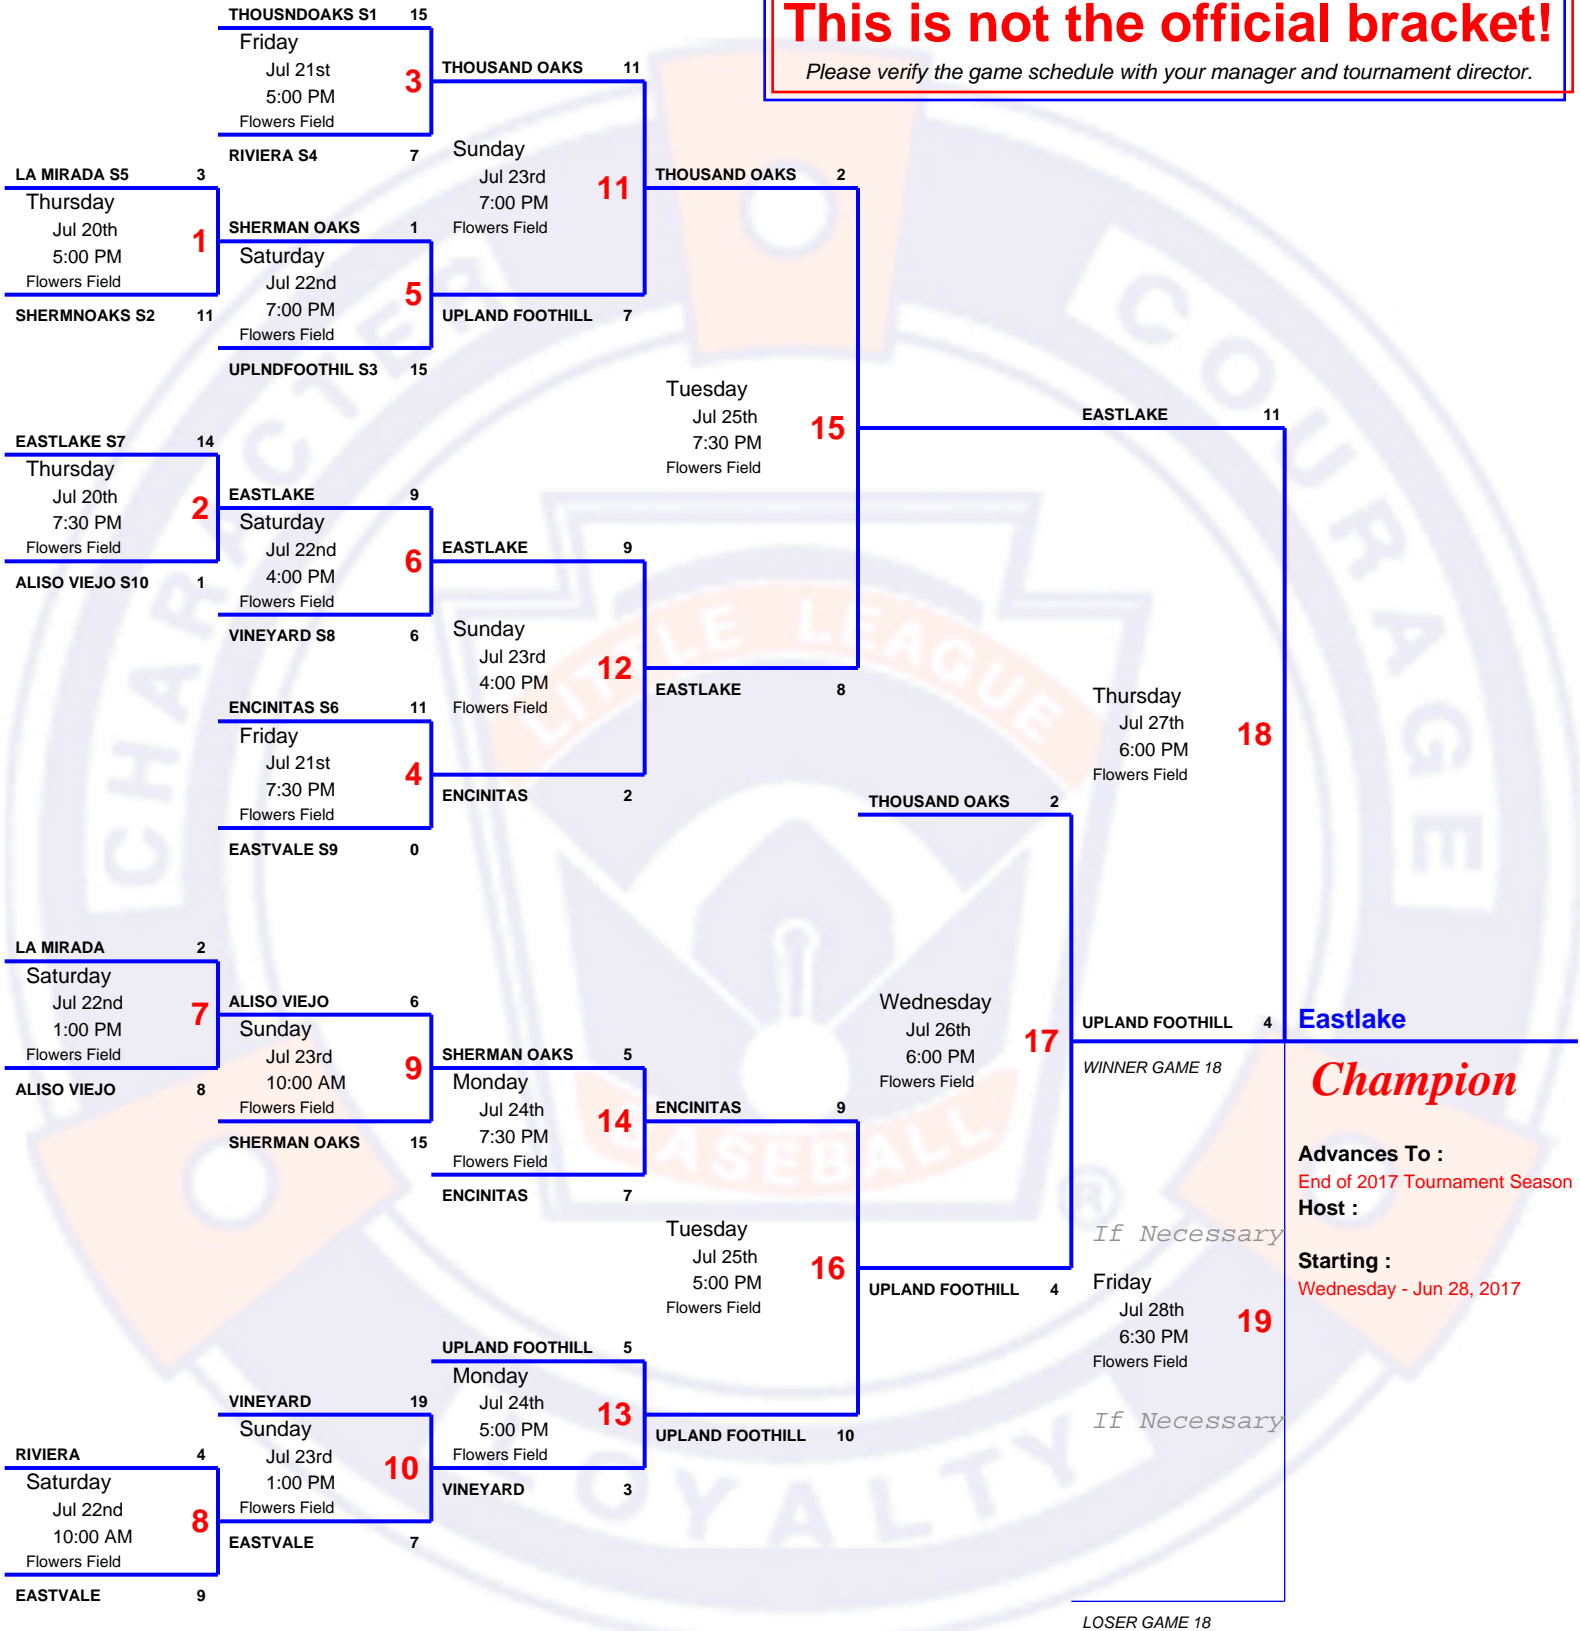

10 Team Double Elimination

2017 10 & 11

So Cal Division III Tournament

Hosted by : Upland Foothill LL, CA D23
Field Address: 1253 West 24th Street, Upland, CA 91784
Website : tshq.bluesombrero.com/cadistrict23/

This is not the official bracket!

Please verify the game schedule with your manager and tournament director.

Bracket last revised on Jun 28, 2017
please email your scores to : scores@cad13.info

Updated brackets can be found at <http://www.cad13.info/tournaments>

Bracket2pdf copyright 2017 WWWpages.com all rights reserved