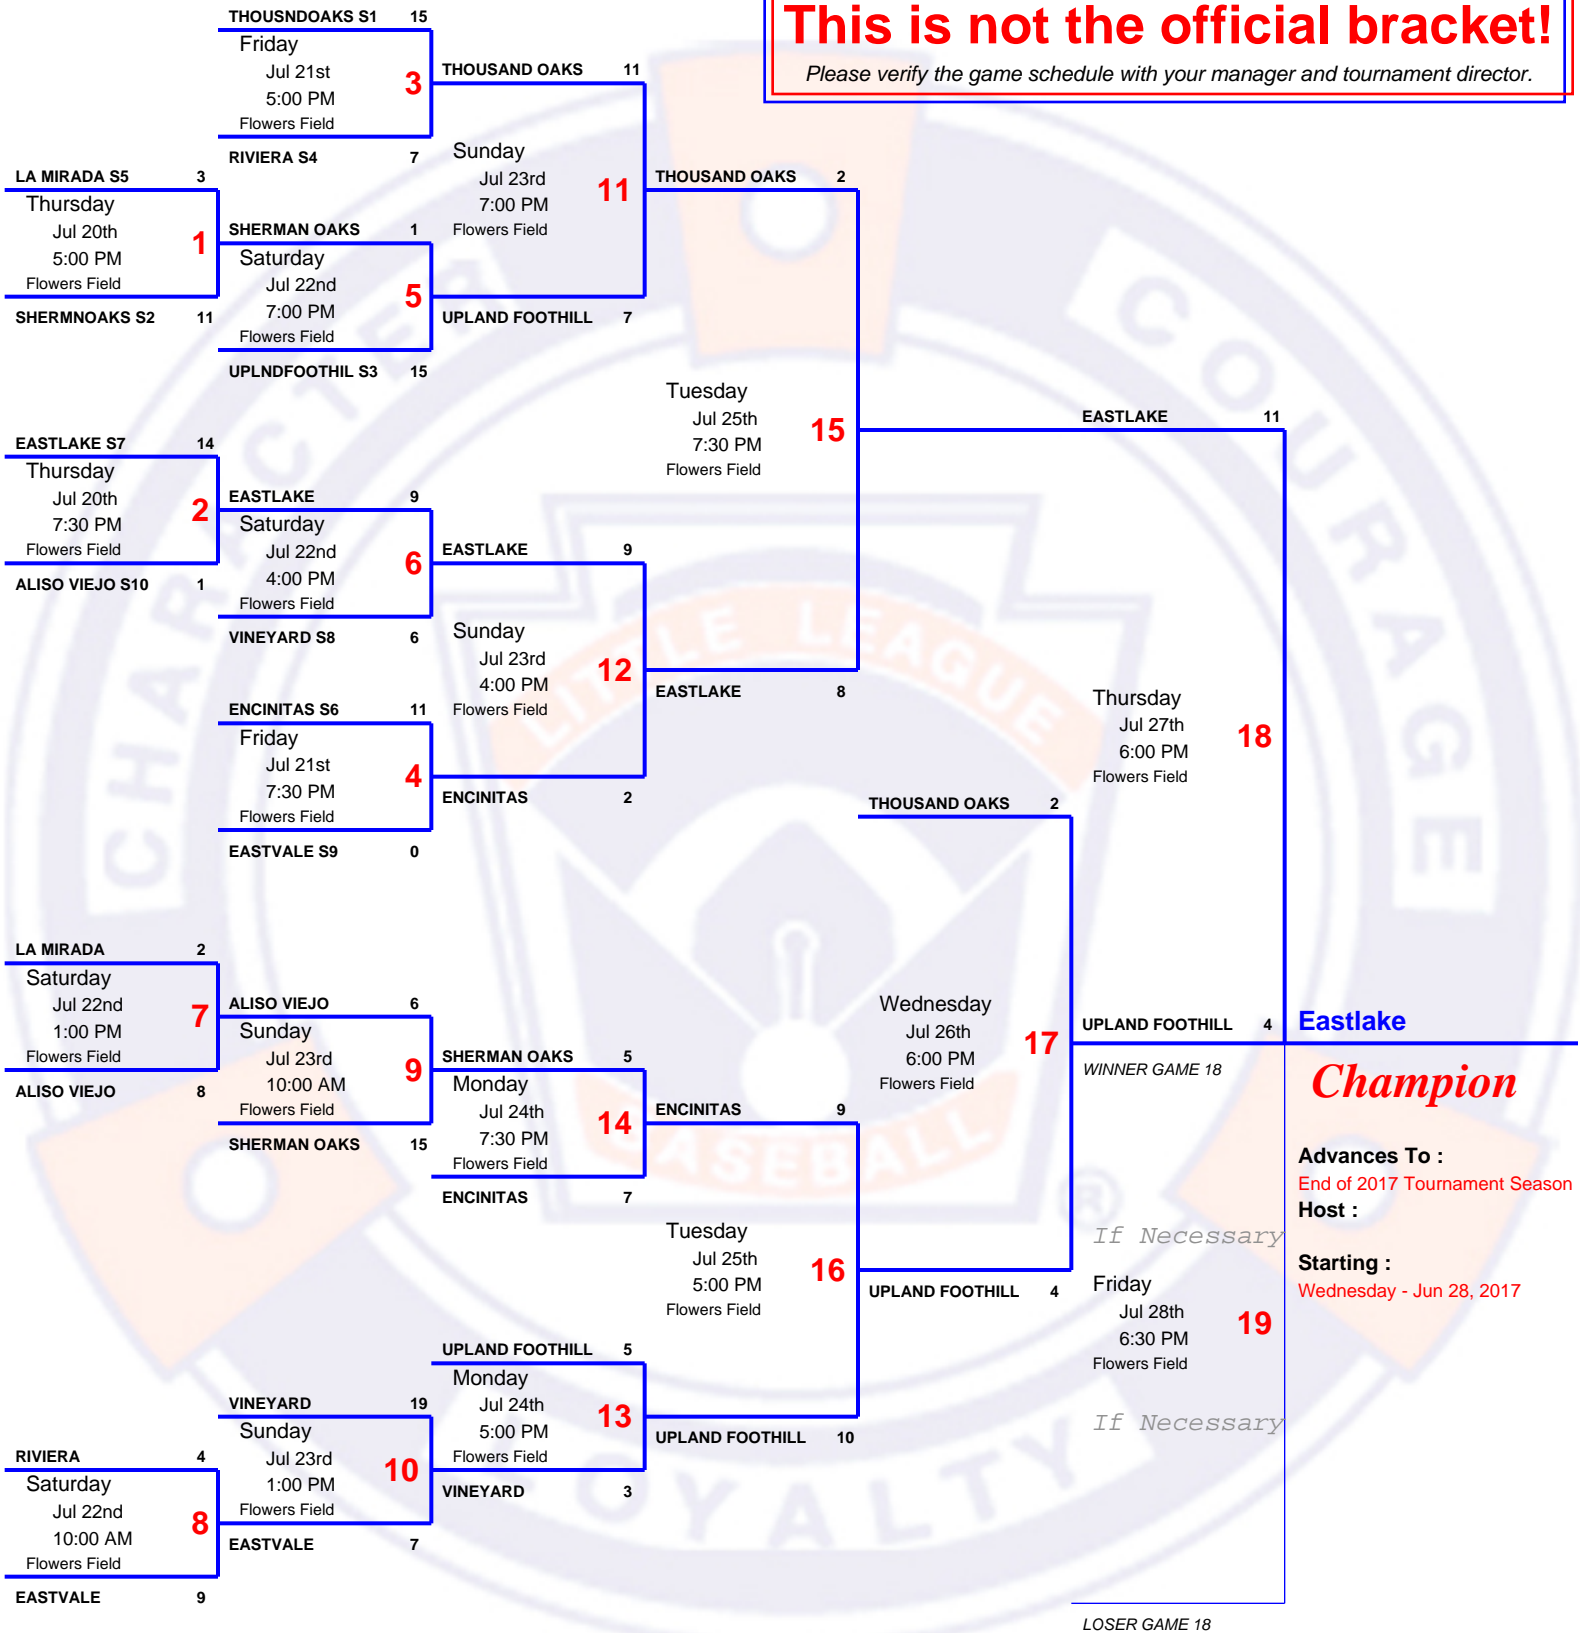

10 Team Double Elimination

2017 10 & 11

So Cal Division III Tournament

Hosted by : Upland Foothill LL, CA D23
Field Address: 1253 West 24th Street, Upland, CA 91784
Website : tshq.bluesombrero.com/cadistrict23/

This is not the official bracket!

Please verify the game schedule with your manager and tournament director.

Little League Baseball
www.littleleague.org

Bracket last revised on Jun 28, 2017
please email your scores to : scores@cad13.info

Updated brackets can be found at <http://www.cad13.info/tournaments>

Bracke2pdf copyright 2018 WWWpages.com all rights reserved