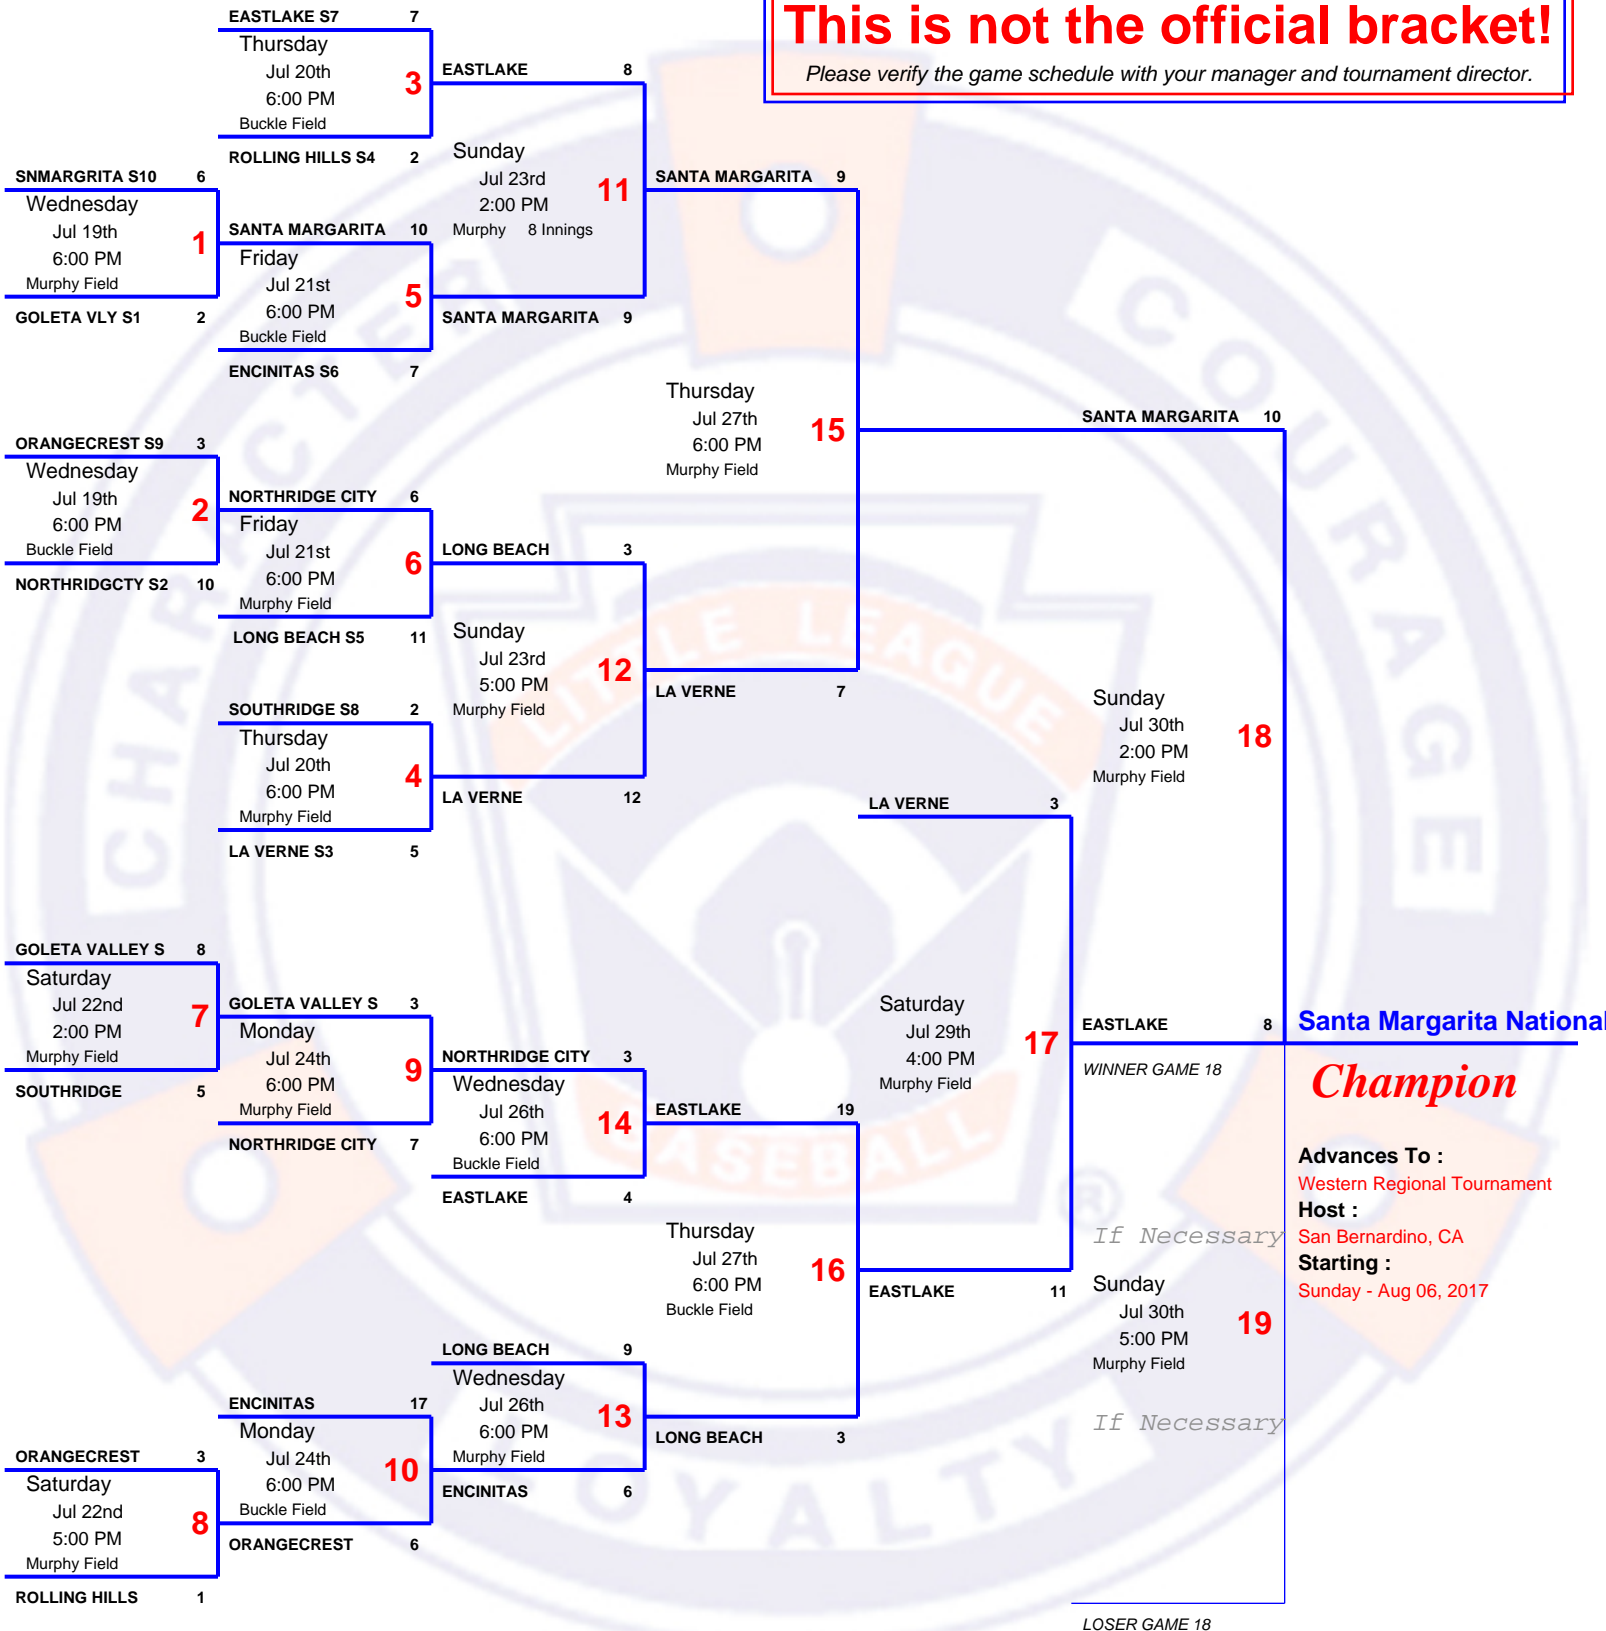

10 Team Double Elimination

2017 11 & 12

So Cal Division III Tournament

Hosted by : Long Beach LL CA D38

Field Address: Stearns Champions Park ,4520 E 23rd St, Long Beach

Website : www.eteamz.com/CaliforniaDistrict38/

This is not the official bracket!

Please verify the game schedule with your manager and tournament director.

Little League Baseball
www.littleleague.org

Bracket last revised on Jun 30, 2017
please email your scores to : scores@cad13.info

Updated brackets can be found at <http://www.cad13.info/tournaments>

Bracke2pdf copyright 2018 WWWpages.com all rights reserved