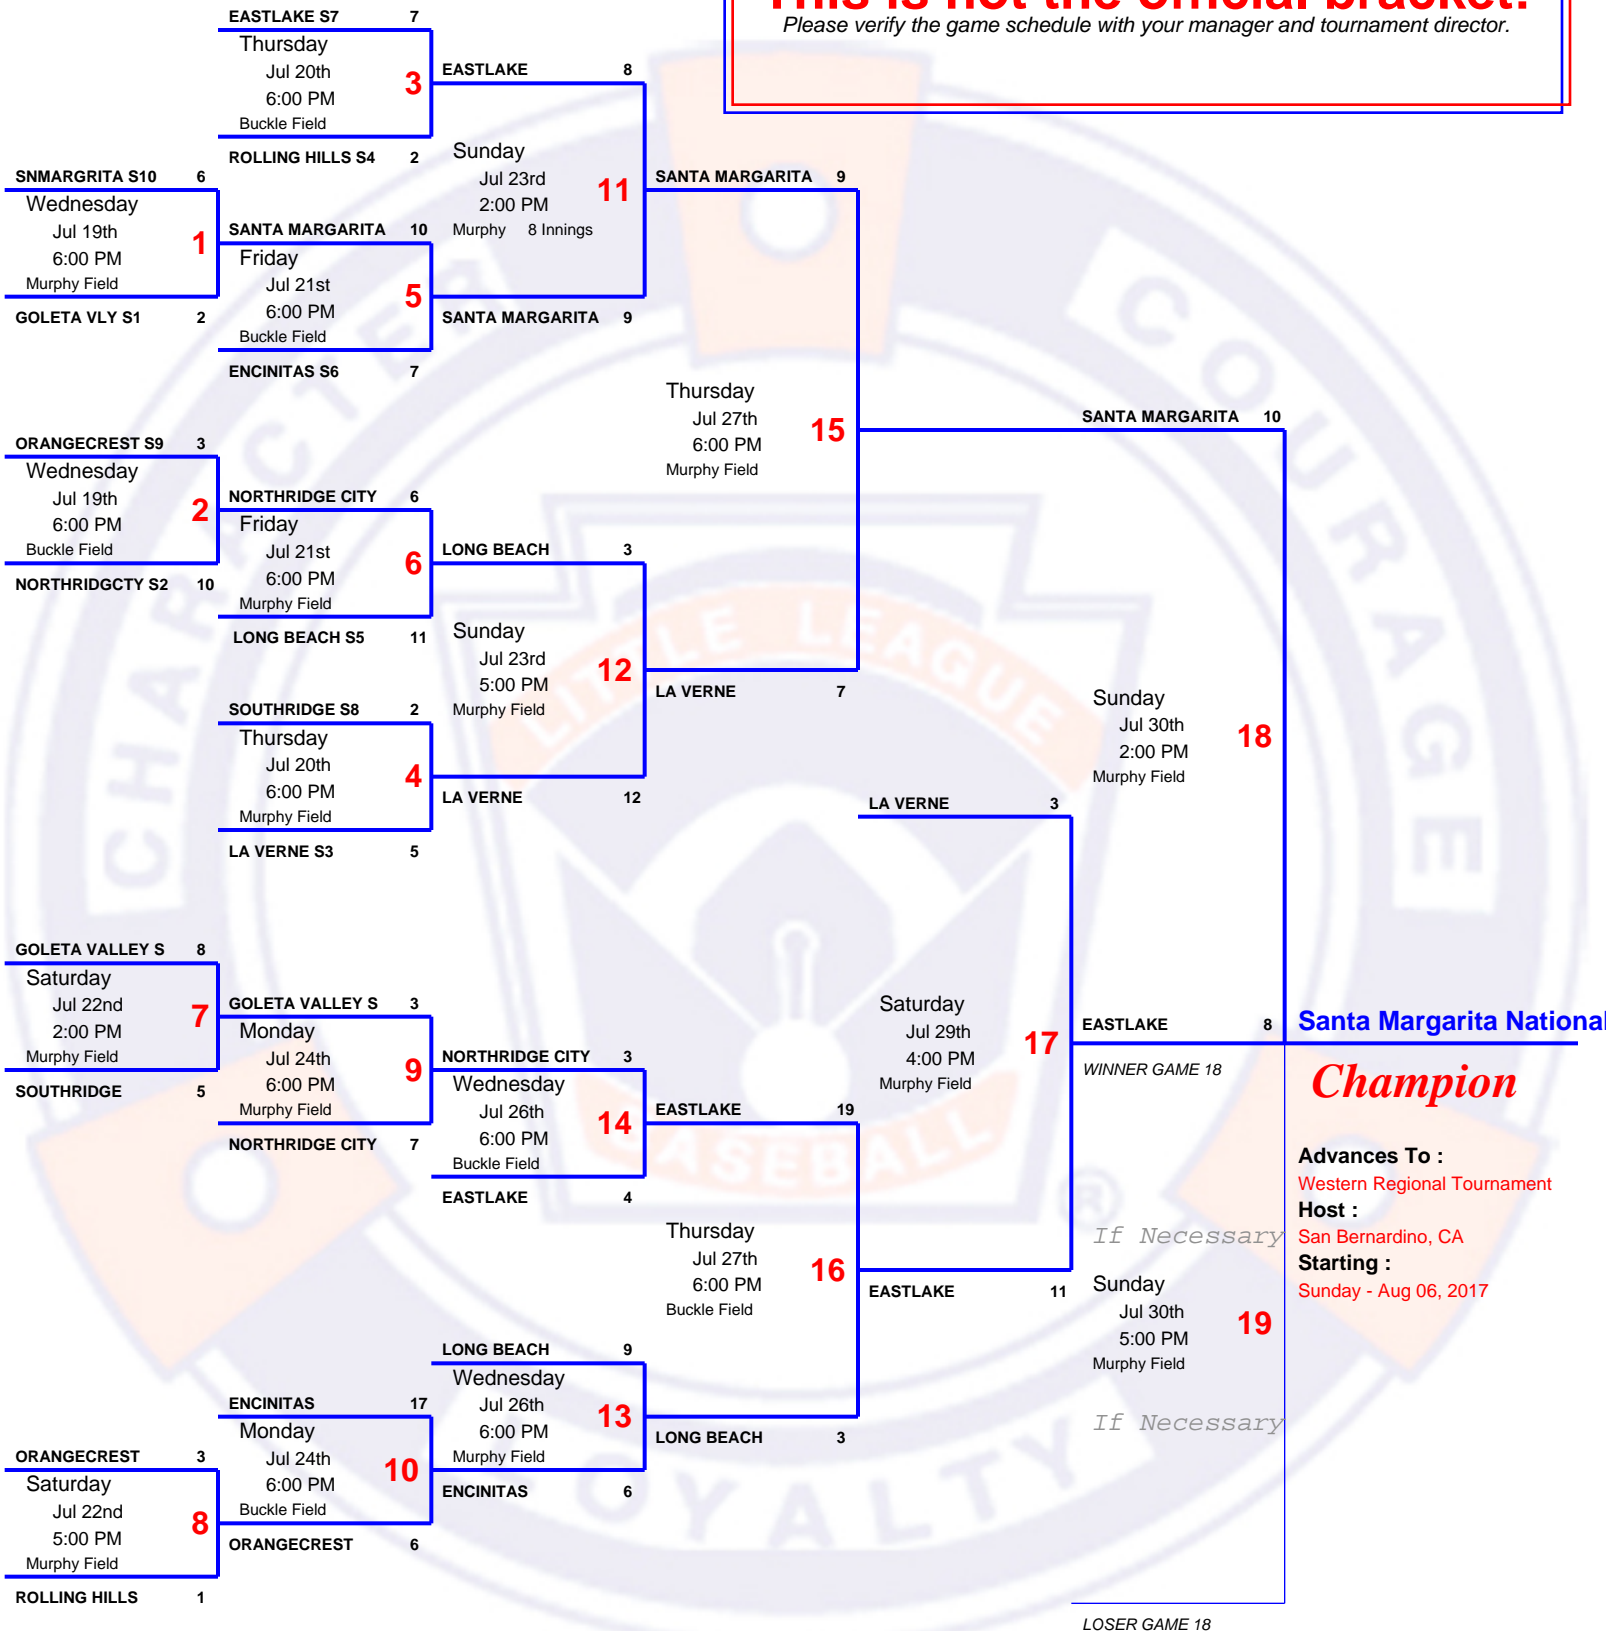

10 Team Double Elimination

2017 11 & 12 So Cal Division III Tournament

Host Long Beach LL CA D38
 Field Stearns Champions Park ,4520 E 23rd St, Long Beach
 Website www.eteamz.com/CaliforniaDistrict38/

This is not the official bracket!
 Please verify the game schedule with your manager and tournament director.