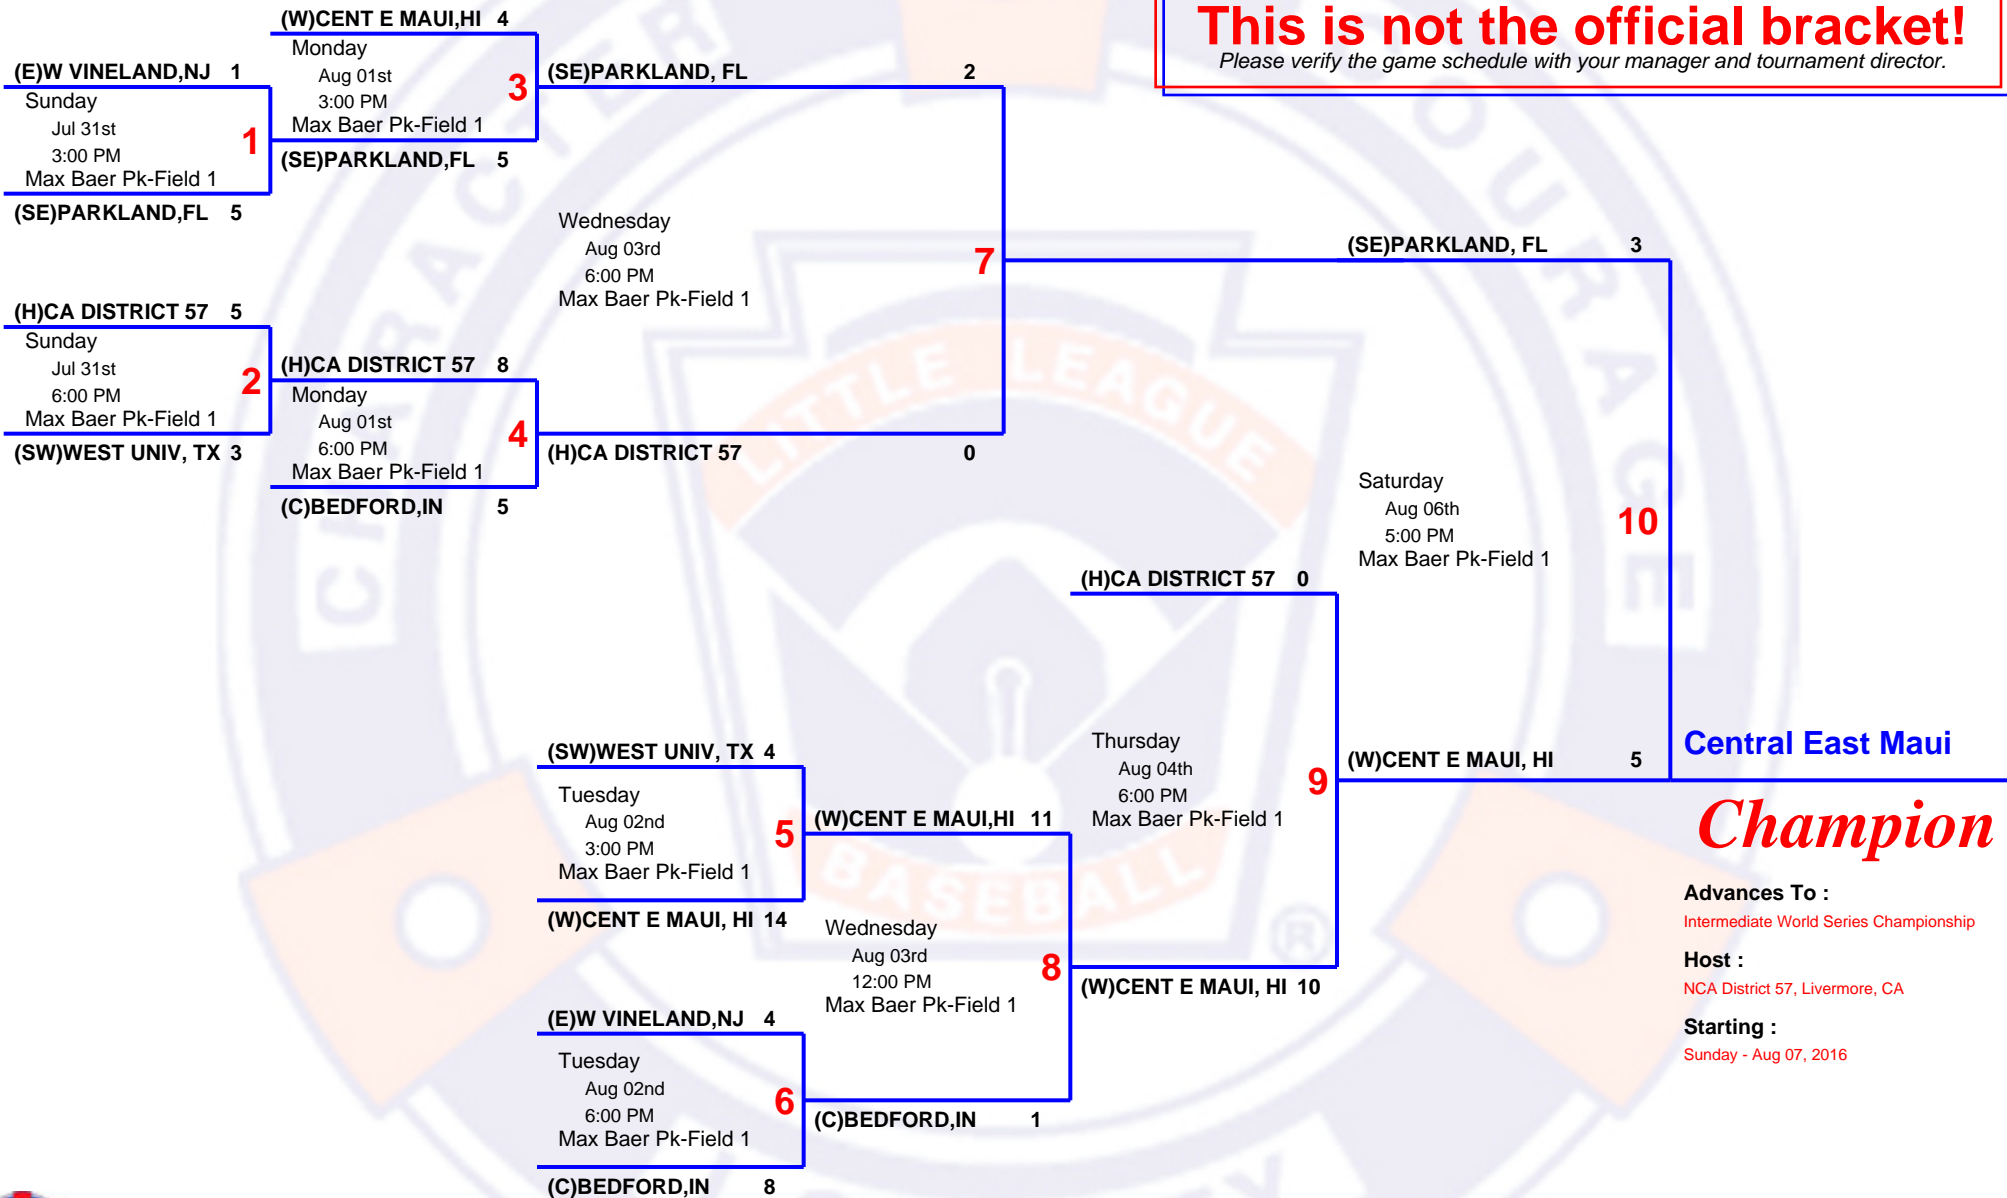

6 TEAM Double Elimination

2016 Intermediate United States Championship

Host N CA District 57, Livermore, CA
 Field 1727 El Prado Dr, Livermore, CA 94550
 Website intermediateworldseries.org

This is not the official bracket!

Please verify the game schedule with your manager and tournament director.

Advances To :
 Intermediate World Series Championship

Host :
 NCA District 57, Livermore, CA

Starting :
 Sunday - Aug 07, 2016