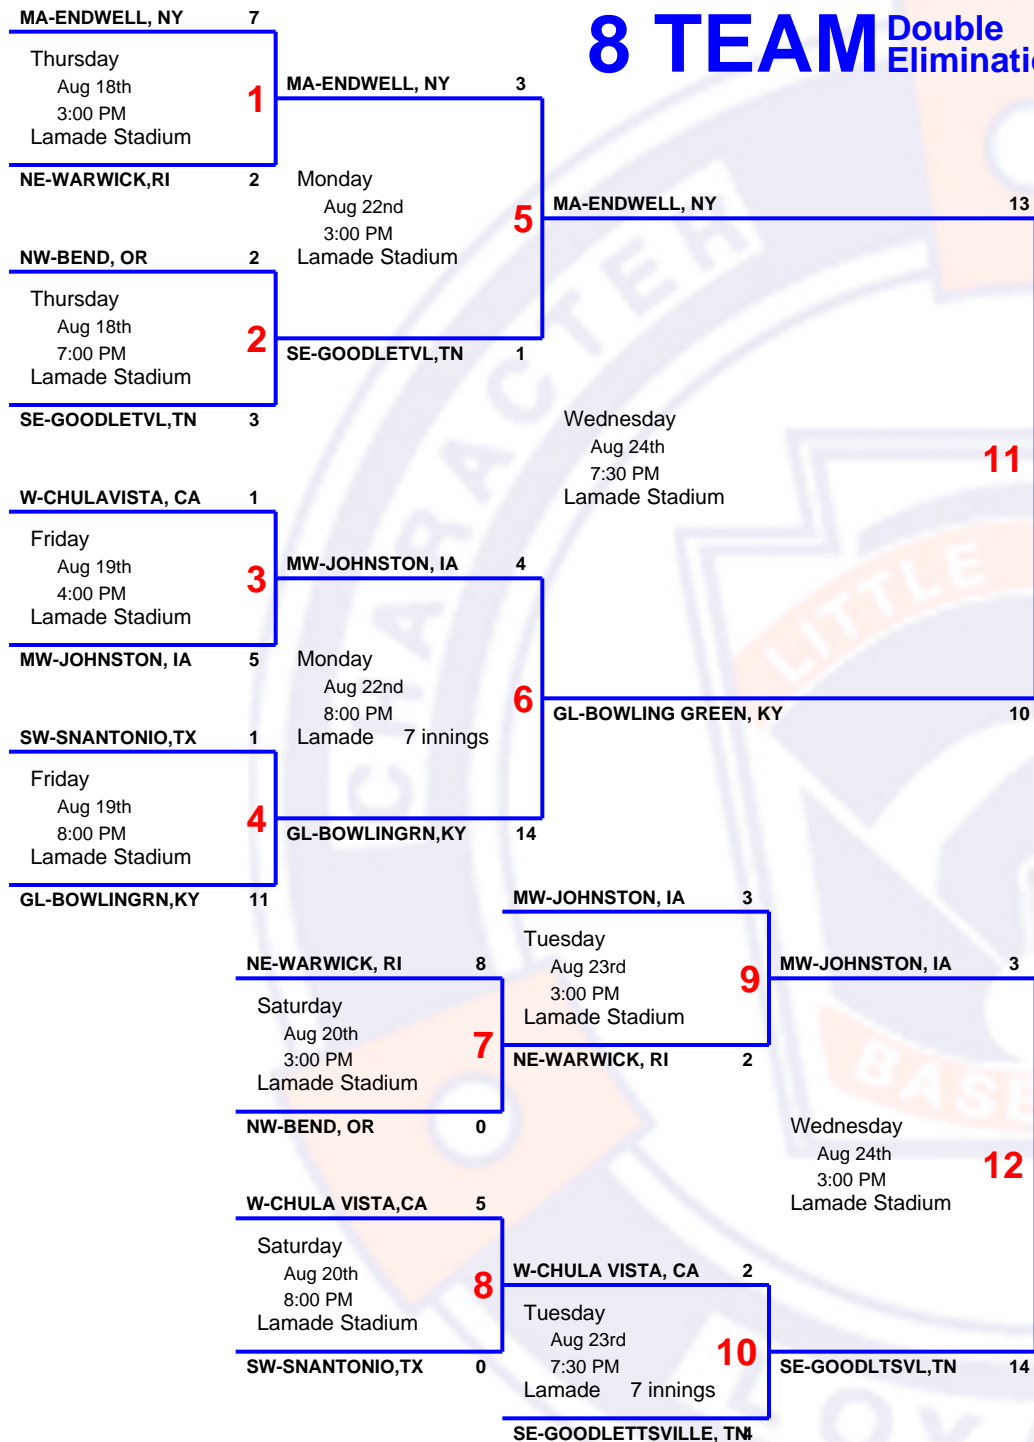

8 TEAM Double Elimination

2016 11 & 12 United States Championship

Host Little League Intl, Williamsport, PA
Field 539 US Route 15 Hwy, Williamsport, PA 17701
Website www.littleleague.org

This is not the official bracket!

Please verify the game schedule with your manager and tournament director.

Endwell, NY

Champion

Advances To :
World Series Championship

Host :
Little League Intl, Williamsport, PA

Starting :
Sunday - Aug 28, 2016