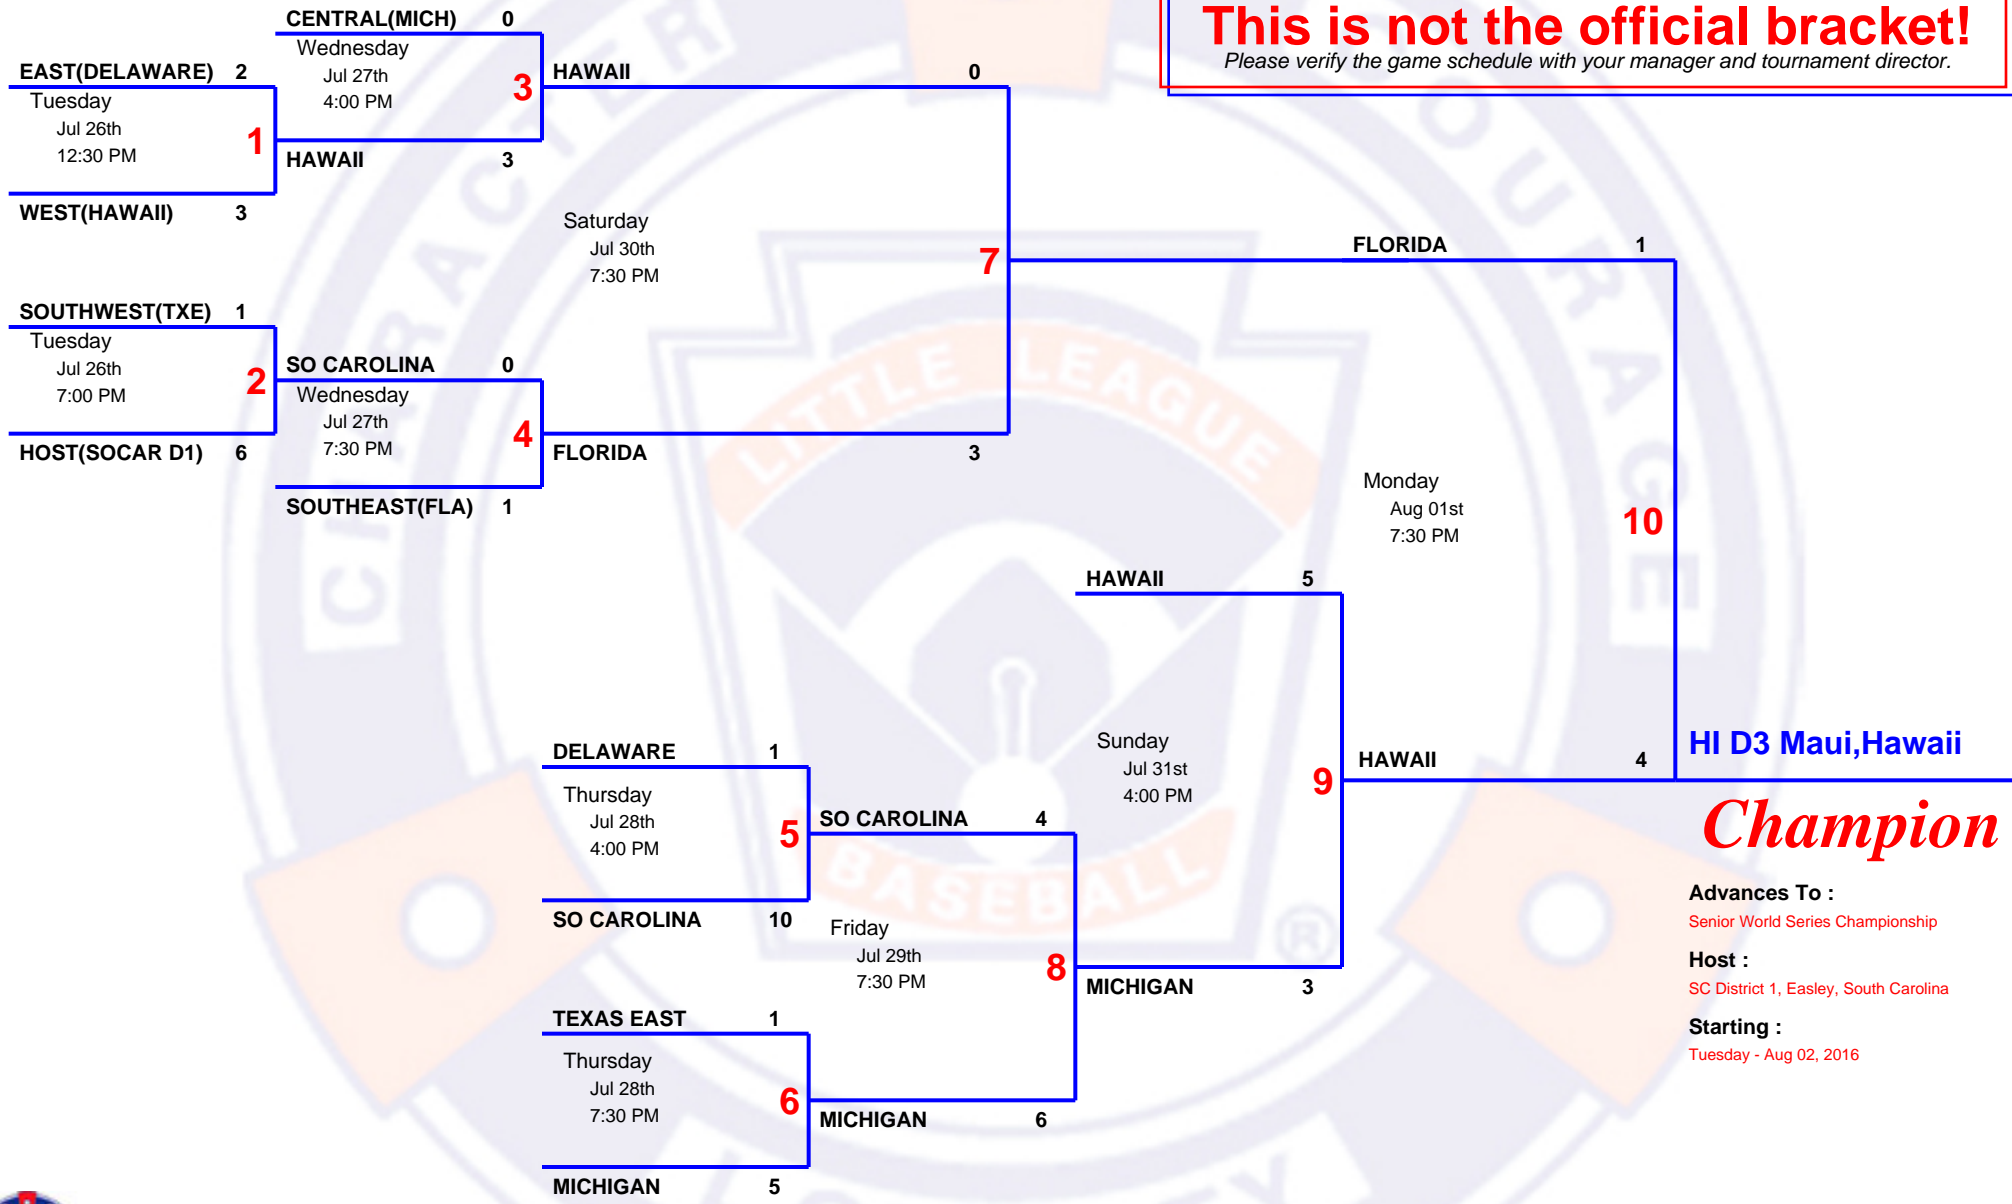

6 TEAM Double Elimination

**2016 Big
World Series USA Bracket**

Host SC District 1, Easley, SC
Field 111 Walkers Way, Easley, SC 29642
Website www.bigleagueworldseries.com

This is not the official bracket!
 Please verify the game schedule with your manager and tournament director.

Champion

Advances To :
 Senior World Series Championship

Host :
 SC District 1, Easley, South Carolina

Starting :
 Tuesday - Aug 02, 2016