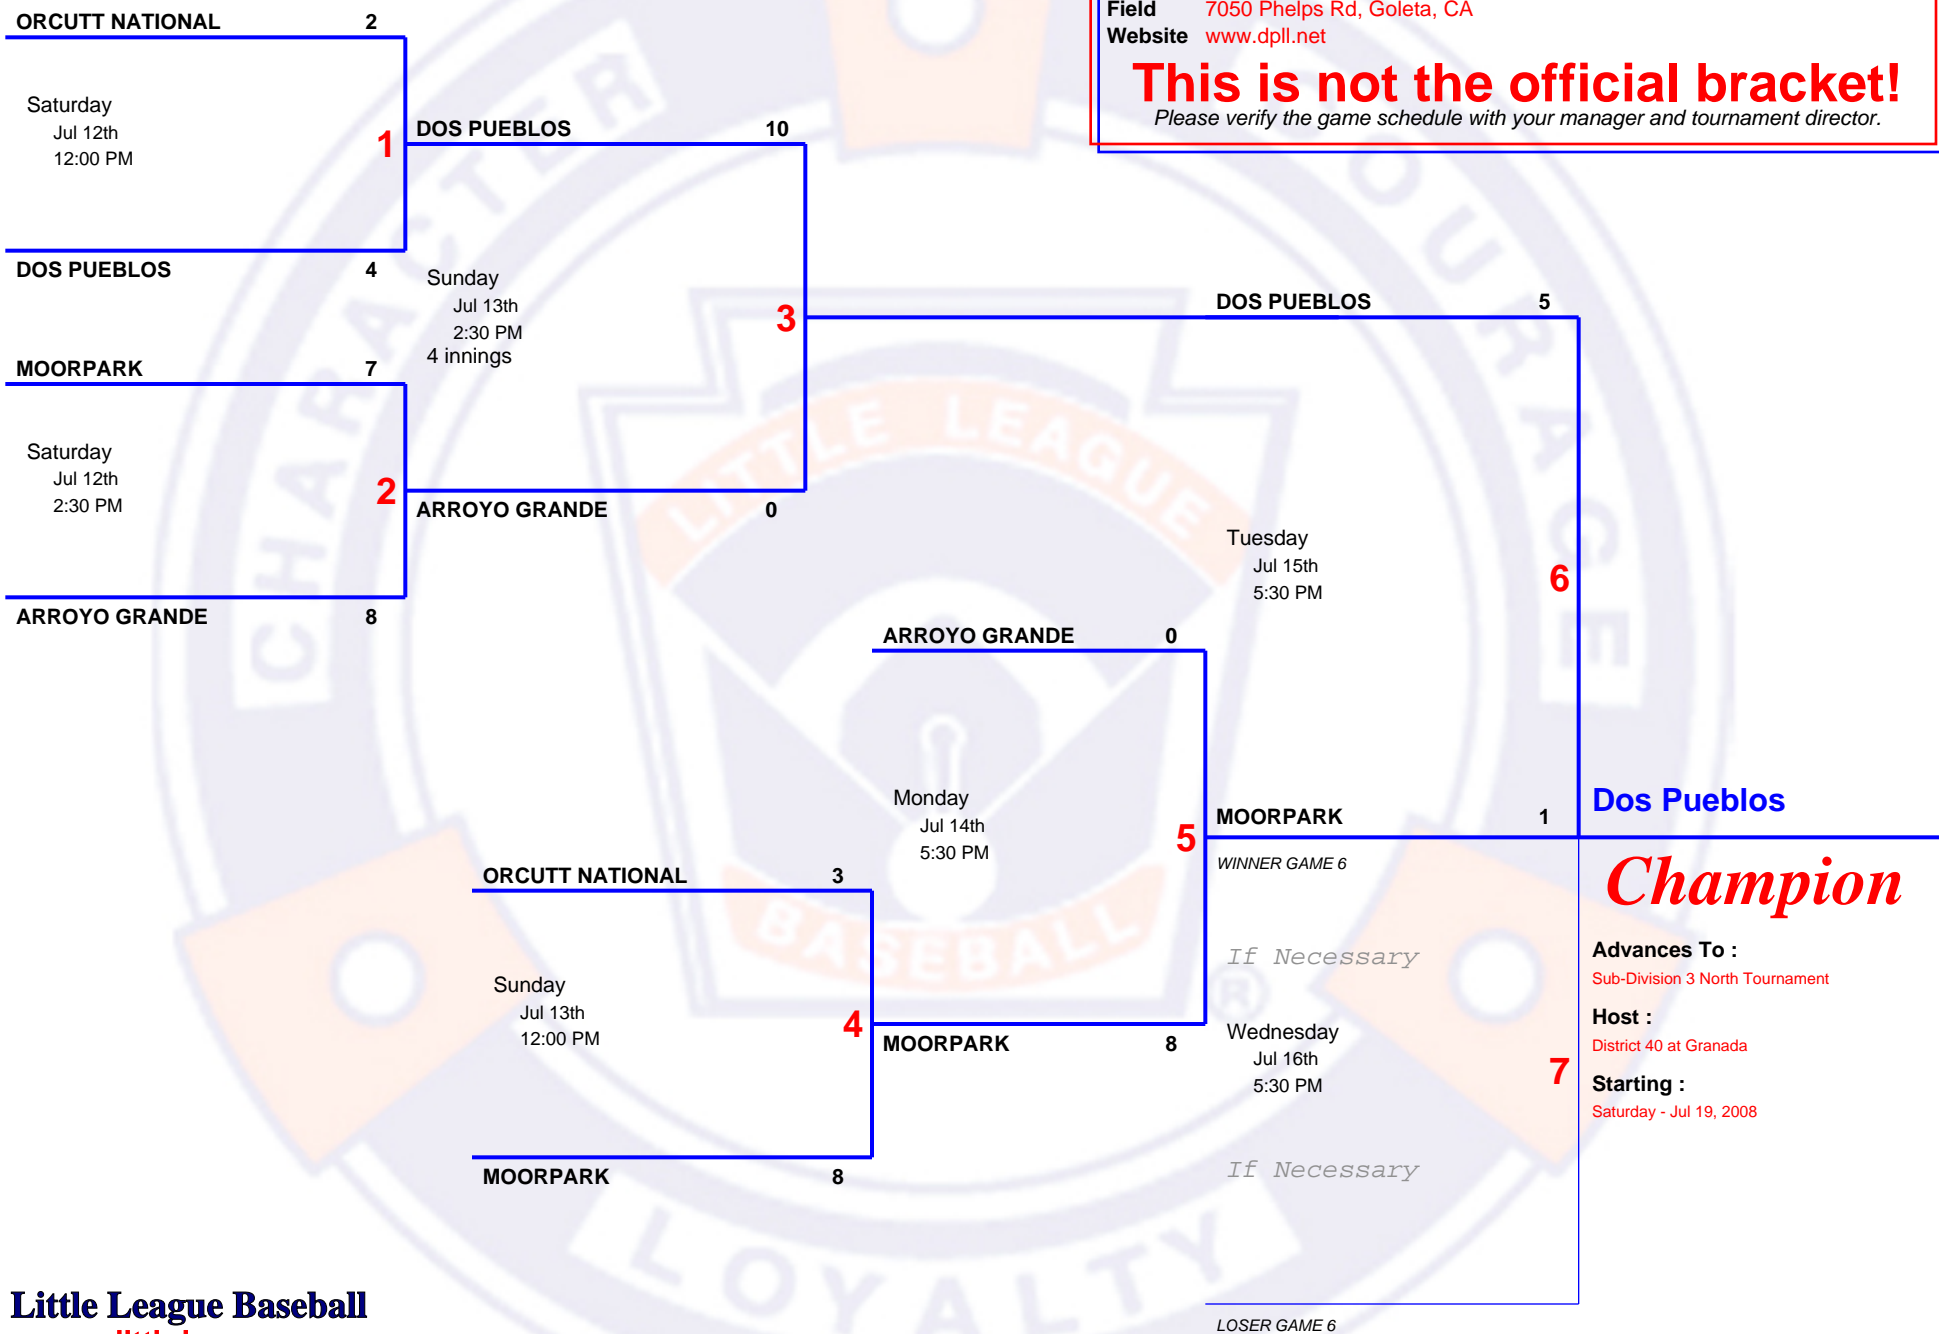

# 4 TEAM Double Elimination

## 2008 10 & 11 Section 1 Tournament

Host District 63 at Dos Pueblos LL  
Field 7050 Phelps Rd, Goleta, CA  
Website [www.dpll.net](http://www.dpll.net)

**This is not the official bracket!**

Please verify the game schedule with your manager and tournament director.