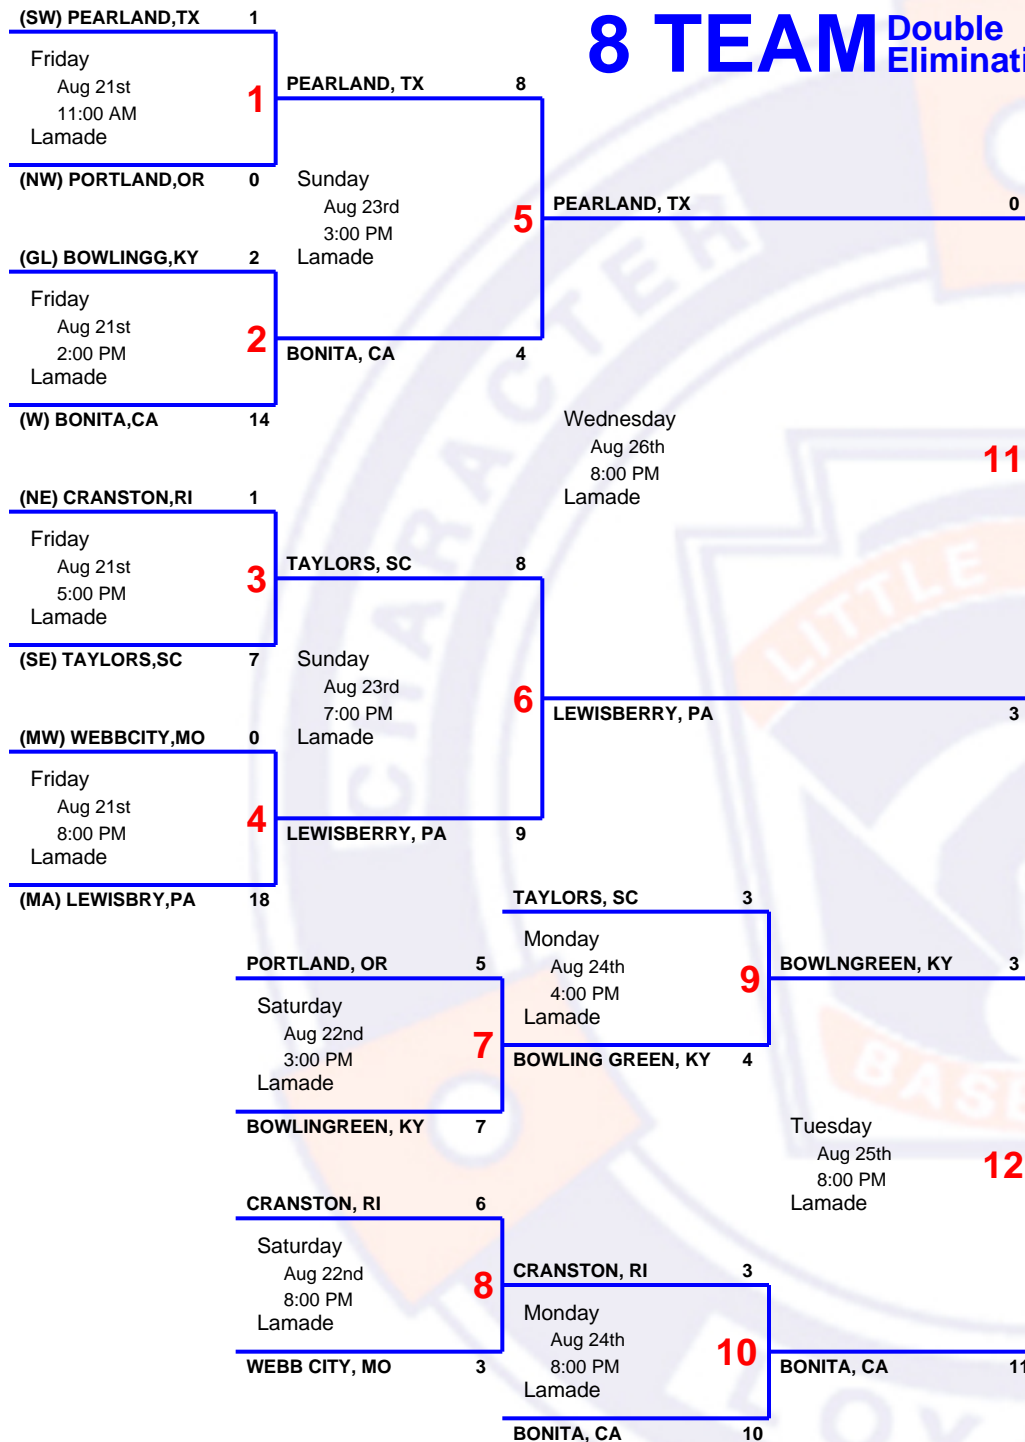

8 TEAM Double Elimination

2015 11-12

Little League World Series US Bracket

Host Little League Baseball, Williamsport, PA
 Field 539 US Route 15 Hwy, Williamsport, PA 17701
 Website www.LittleLeague.org

This is not the official bracket!

Please verify the game schedule with your manager and tournament director.

LEWISBERRY, PA

Champion

Advances To :
 World Series Championship
Host :
 LL Intl Baseball, Williamsport, PA
Starting :
 Sunday - Aug 30, 2015