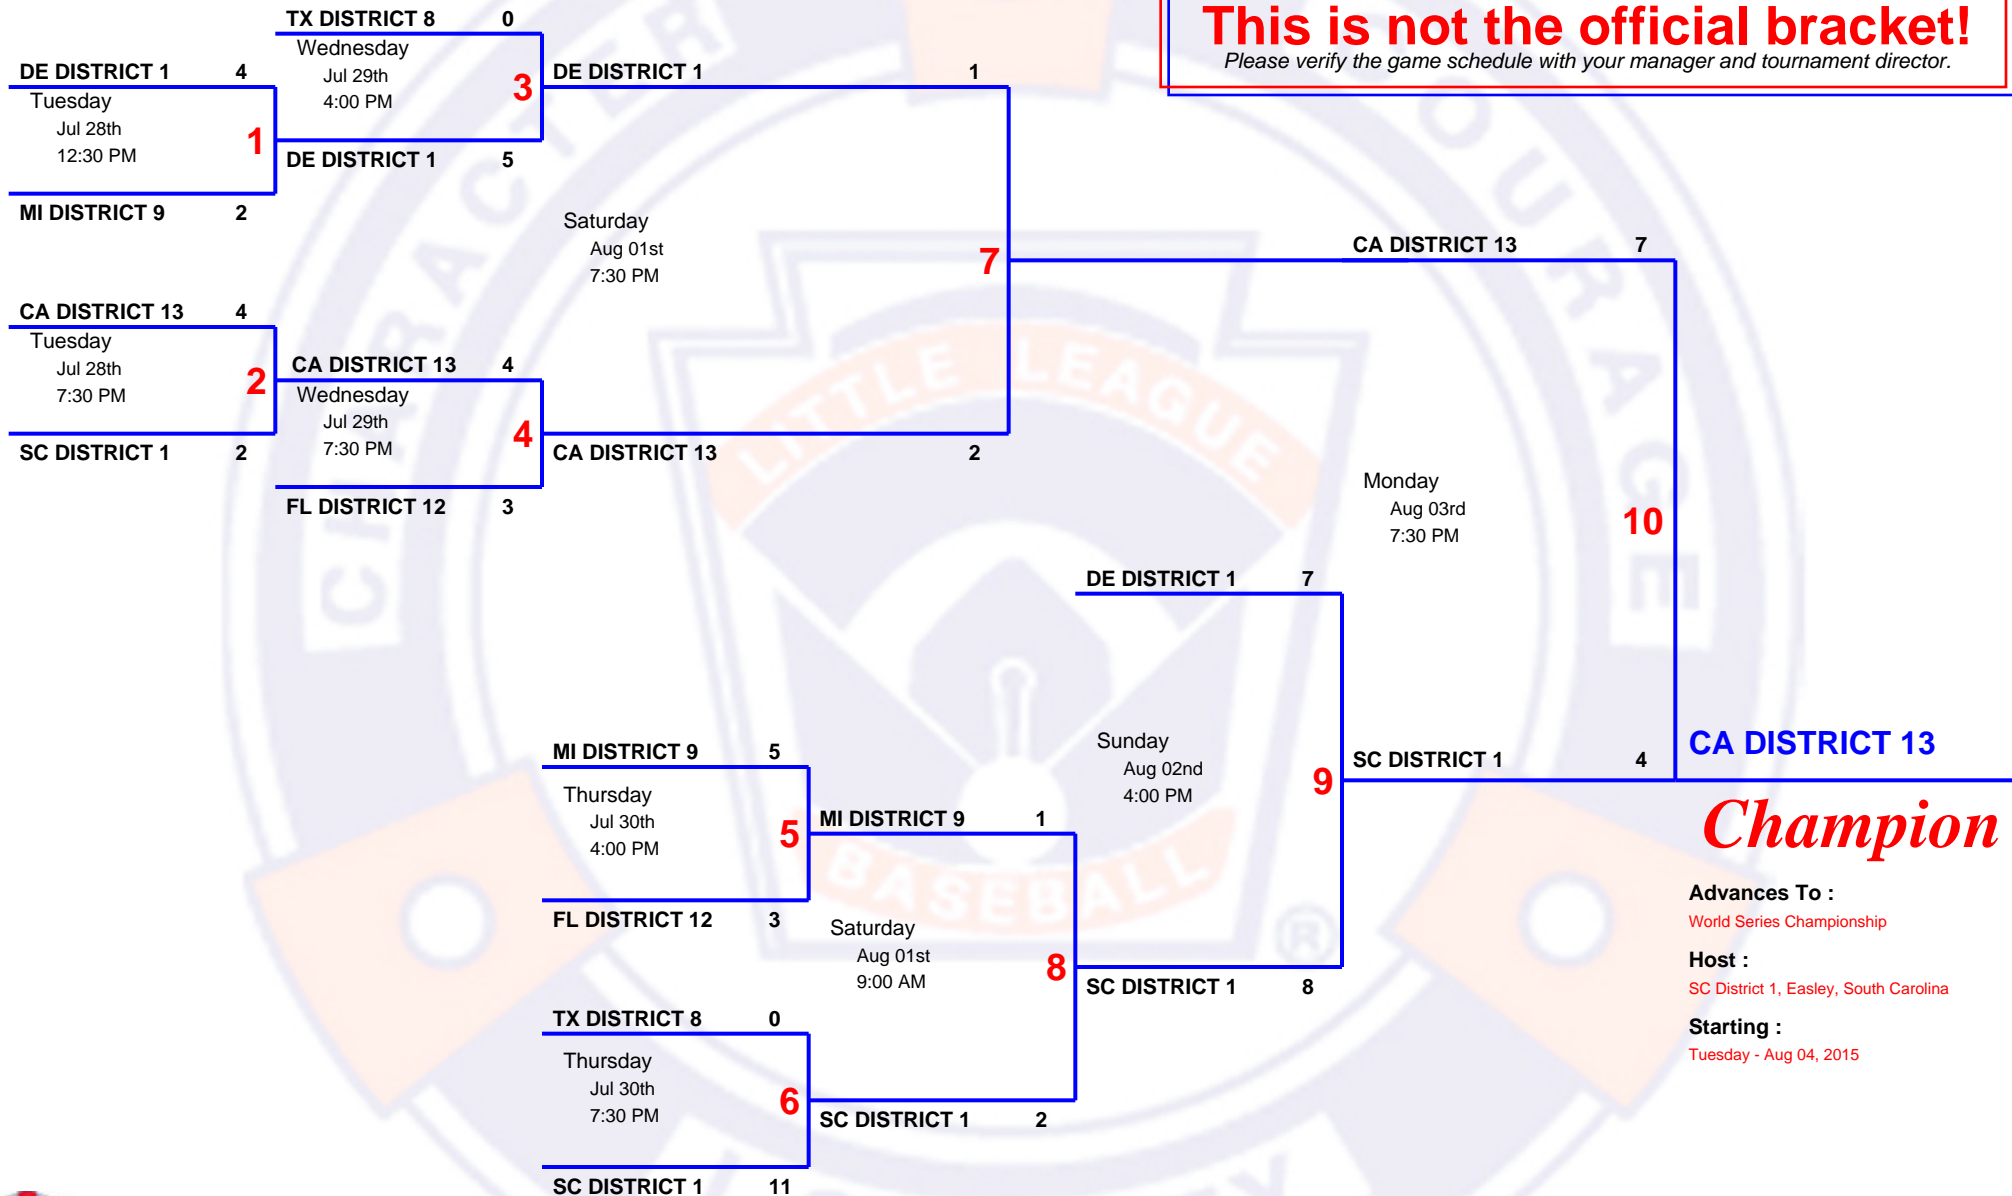

6 TEAM Double Elimination

2015 Big League Big League World Series US Bracket

Host SC District 1, Easley, South Carolina
 Field 111 Walkers Way, Easley, SC, 29642
 Website bigleagueworldseries.com

This is not the official bracket!

Please verify the game schedule with your manager and tournament director.

Champion

Advances To :
 World Series Championship
Host :
 SC District 1, Easley, South Carolina
Starting :
 Tuesday - Aug 04, 2015