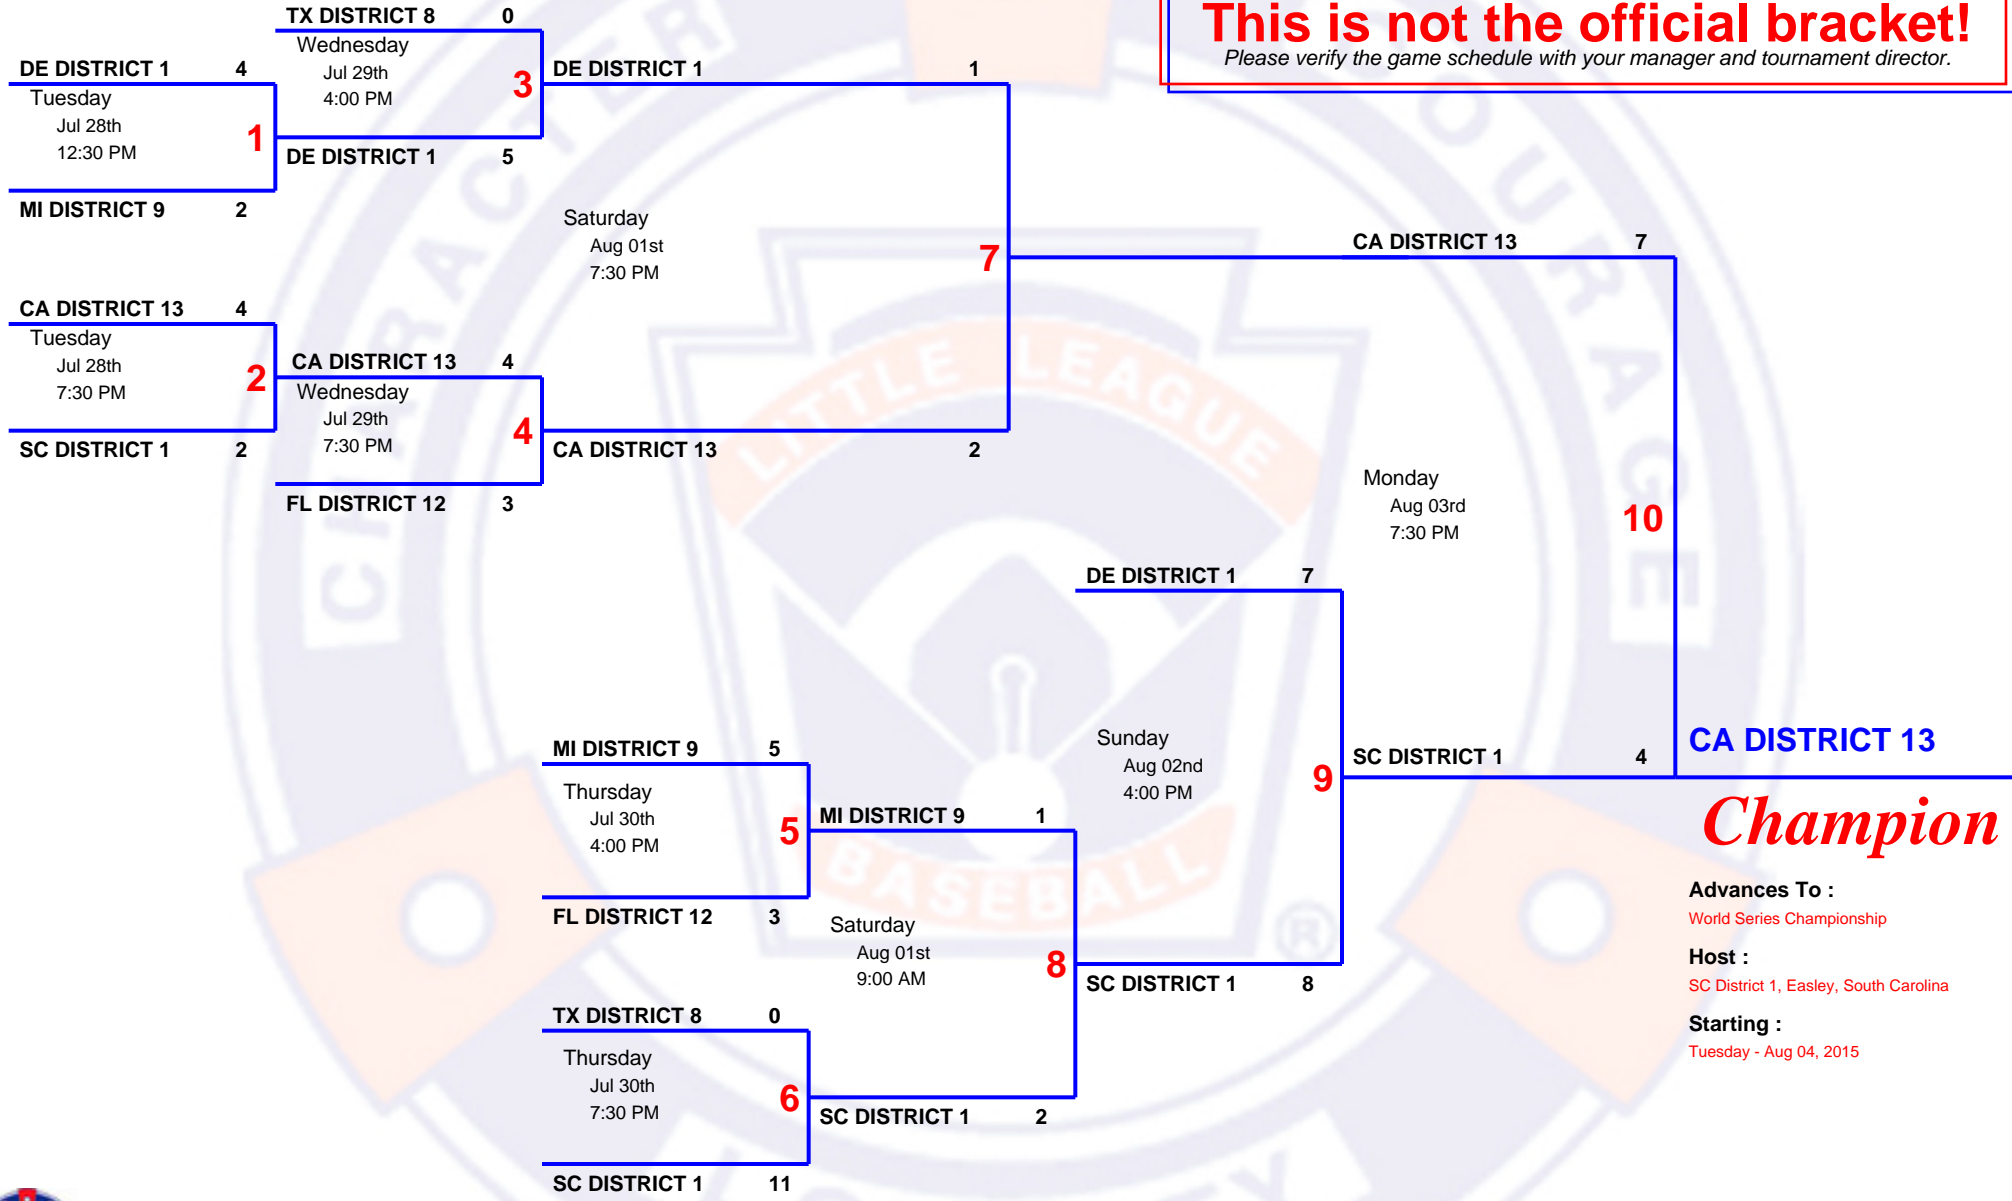

6 TEAM Double Elimination

**2015 Big League
Big League World Series US Bracket**

Host SC District 1, Easley, South Carolina
Field 111 Walkers Way, Easley, SC, 29642
Website bigleagueworldseries.com

This is not the official bracket!
 Please verify the game schedule with your manager and tournament director.

Champion

Advances To :
 World Series Championship

Host :
 SC District 1, Easley, South Carolina

Starting :
 Tuesday - Aug 04, 2015