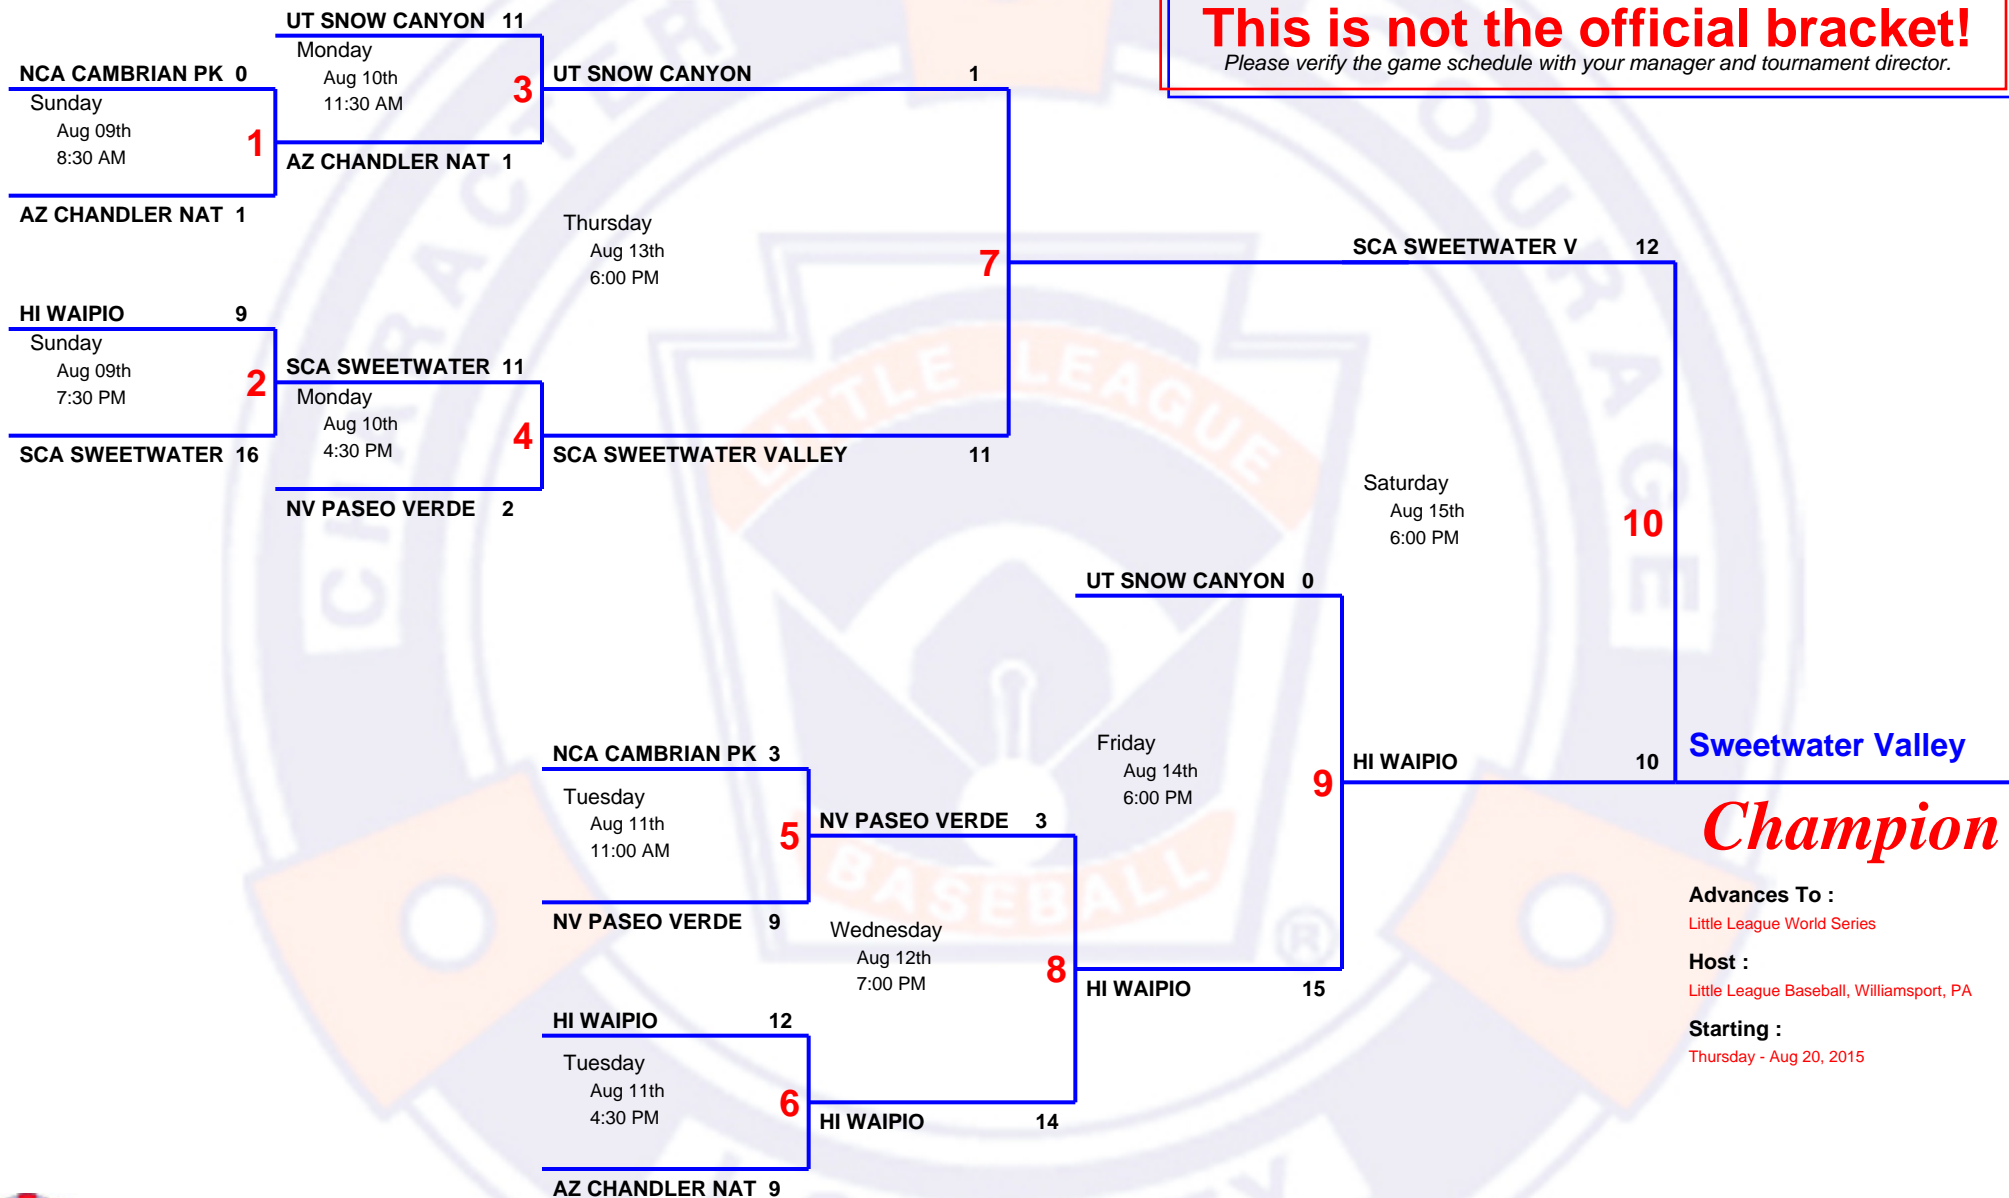

6 TEAM Double Elimination

2015 11-12

Western Regional Tournament

Host Western Region San Bernardino, CA
 Field 6707 Little League Dr., San Bernardino, CA 92407
 Website www.eteamz.com/lbwest/

This is not the official bracket!

Please verify the game schedule with your manager and tournament director.

Champion

Advances To :
 Little League World Series
Host :
 Little League Baseball, Williamsport, PA
Starting :
 Thursday - Aug 20, 2015