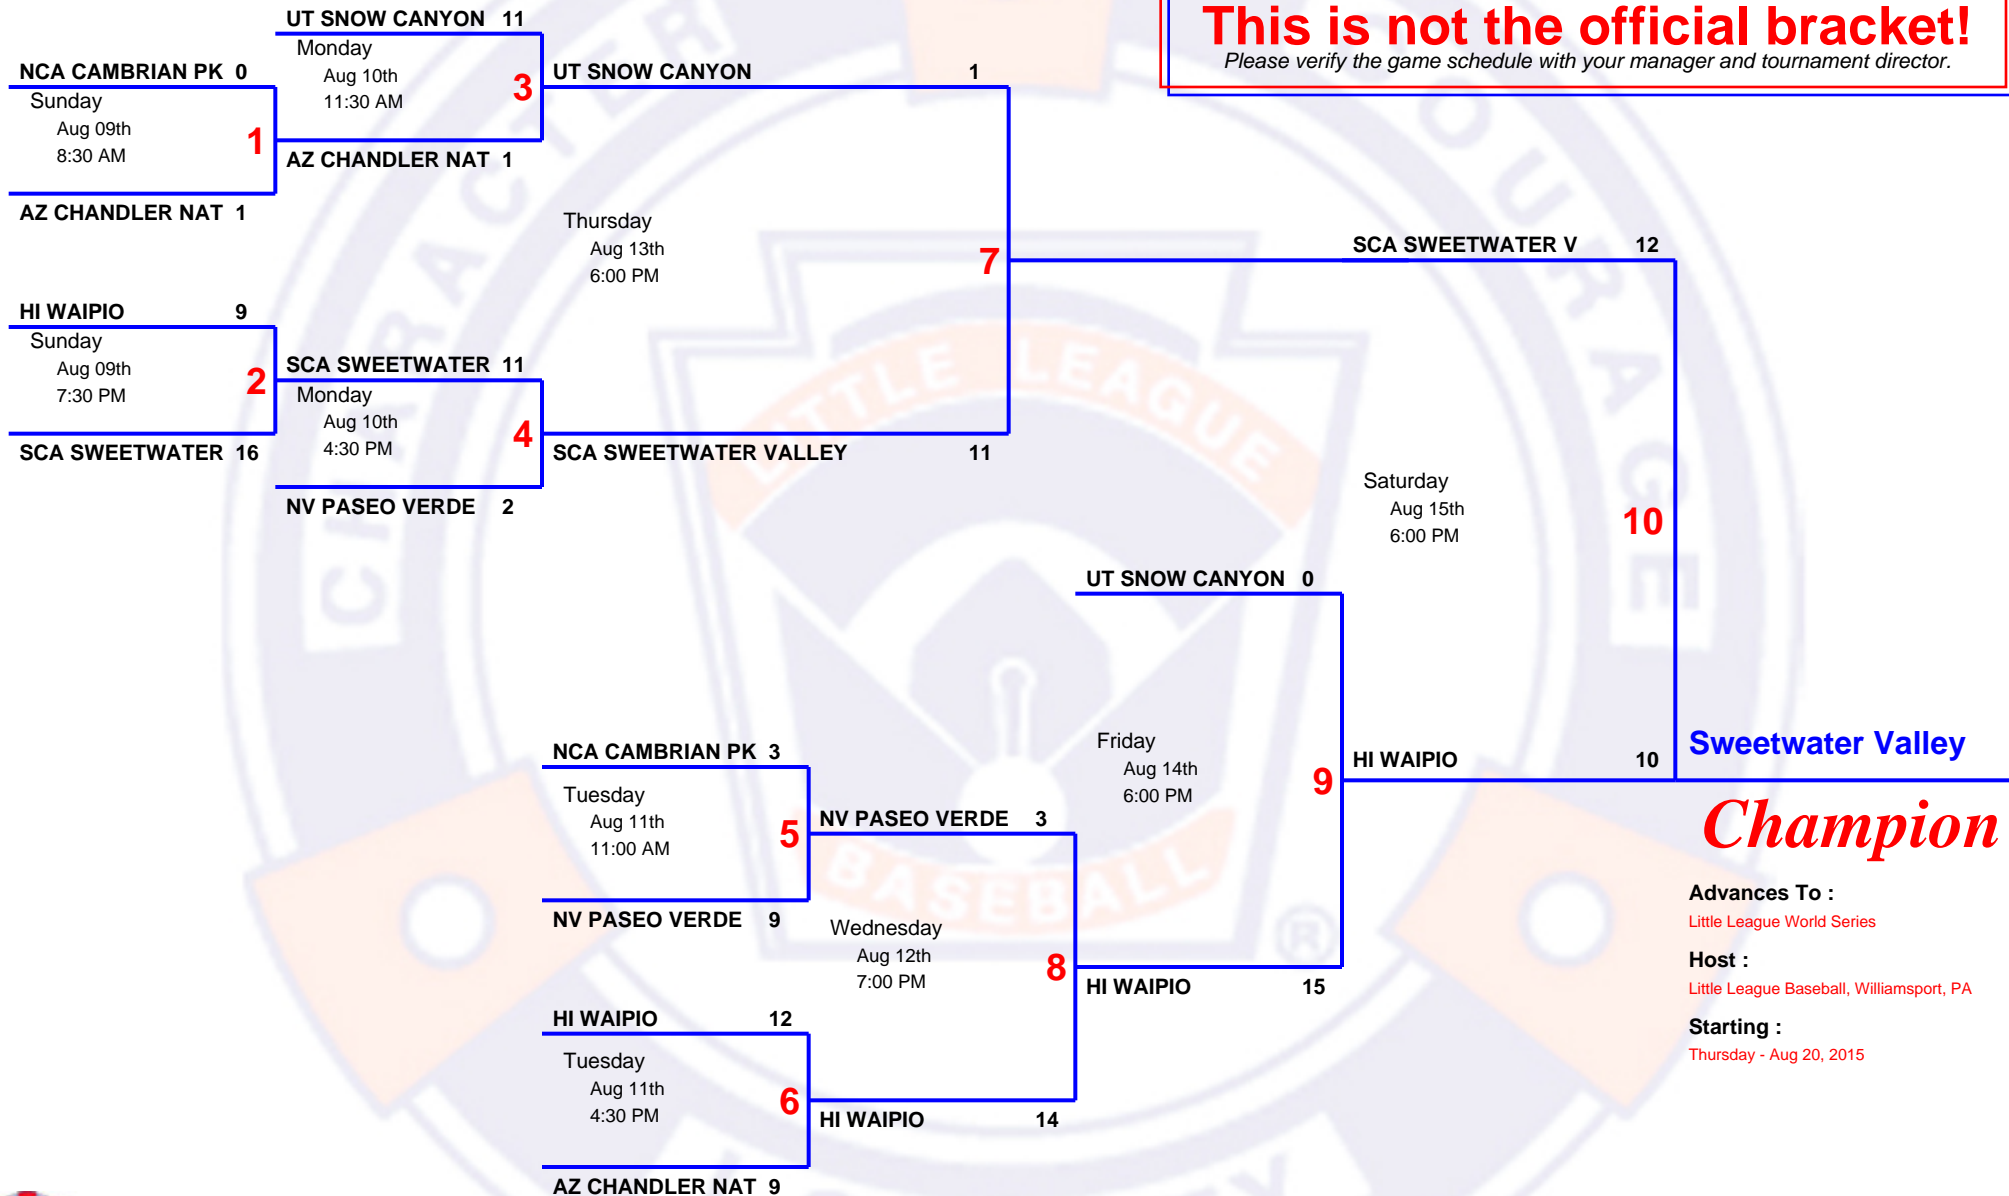

6 TEAM Double Elimination

2015 11-12

Western Regional Tournament

Host Western Region San Bernardino, CA
Field 6707 Little League Dr., San Bernardino, CA 92407
Website www.eteamz.com/lbwest/

This is not the official bracket!

Please verify the game schedule with your manager and tournament director.

Sweetwater Valley

Champion

Advances To :
 Little League World Series
Host :
 Little League Baseball, Williamsport, PA
Starting :
 Thursday - Aug 20, 2015