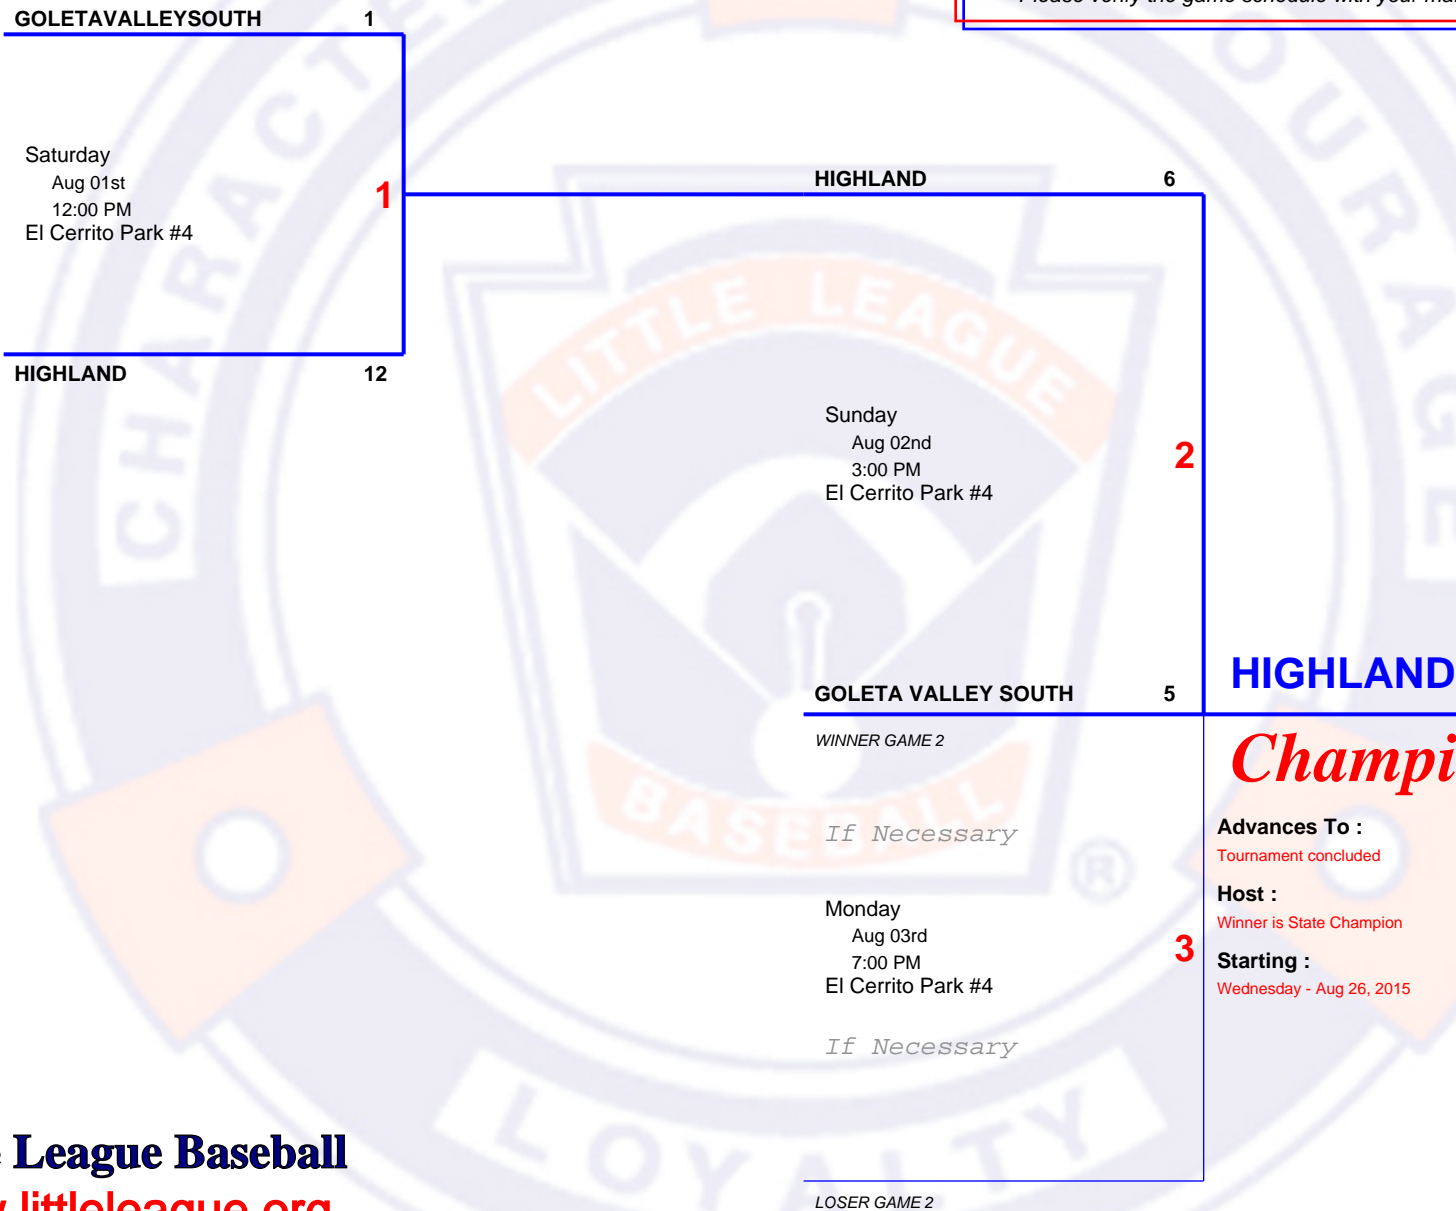

2015 9/10
So Cal Division III

Host Corona National LL, District 72
Field El Cerrito Sports Park, 7500 El Cerrito Rd., Corona
Website www.cadistrict72.org

This is not the official bracket!

Please verify the game schedule with your manager and tournament director.

Little League Baseball
www.littleleague.org