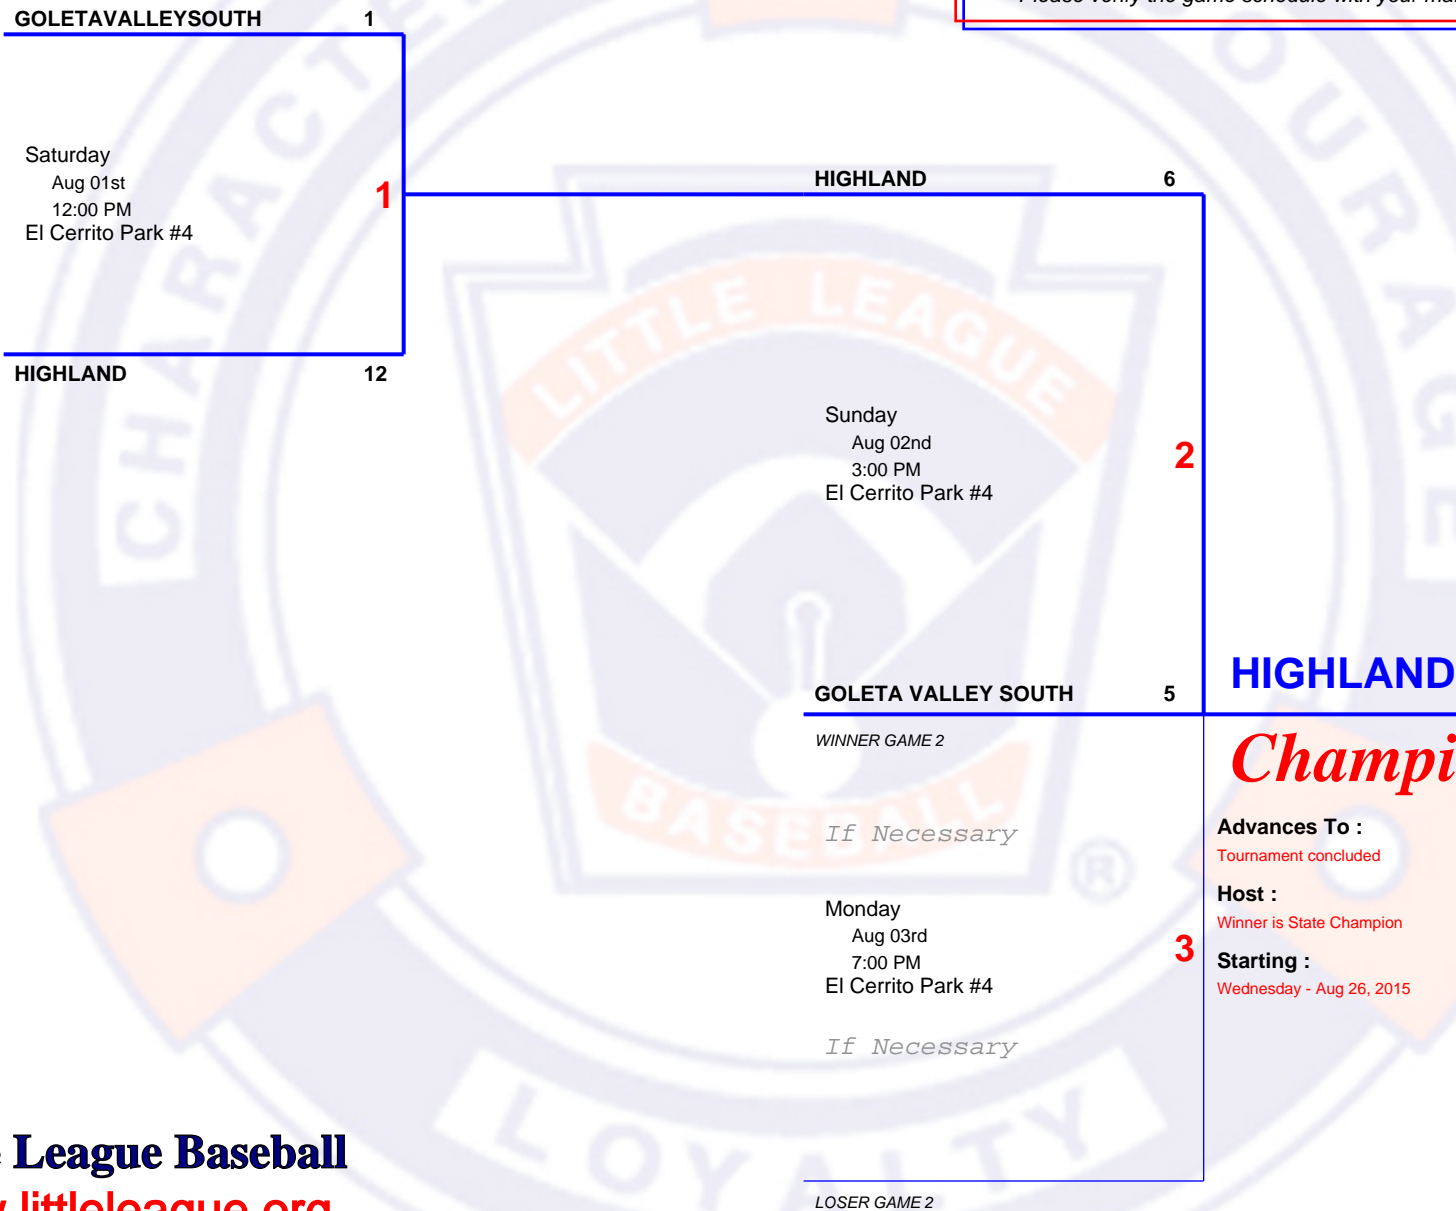

2 TEAM Double Elimination

2015 9/10
So Cal Division III

Host Corona National LL, District 72
Field El Cerrito Sports Park, 7500 El Cerrito Rd., Corona
Website www.cadistrict72.org

This is not the official bracket!

Please verify the game schedule with your manager and tournament director.

Little League Baseball
www.littleleague.org

Bracket last revised on Jul 31, 2015
please email your scores to : scores@cad13.info

Updated brackets can be found at <http://www.cad13.info/tournaments>
Bracket2pdf copyright 2024 WWWpages.com all rights reserved