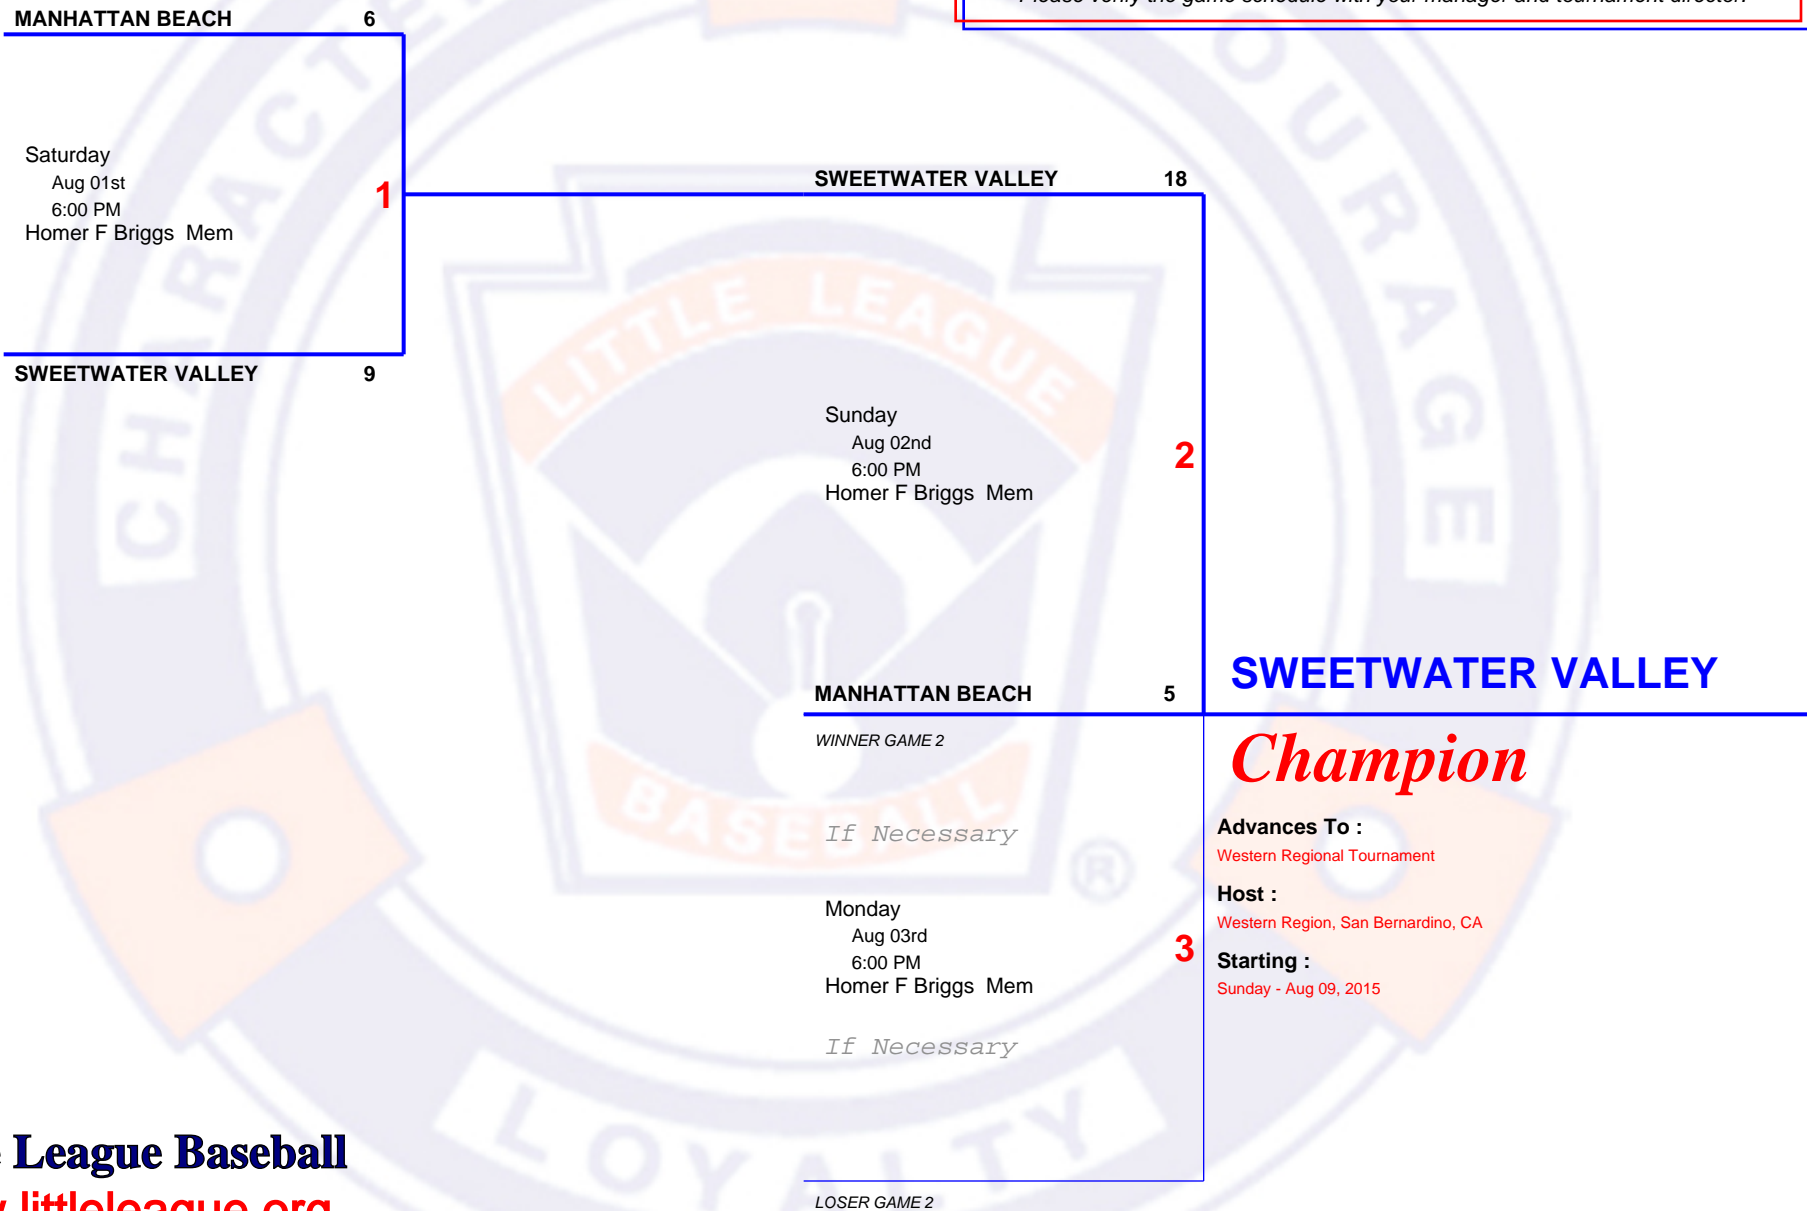

**2015 11-12**  
So Cal Division III

**Host** Ontario Eastern LL, District 23  
**Field** 2009 South Oaks Ave, Ontario, CA  
**Website** [www.eteamz.com/CaliforniaDistrict23/](http://www.eteamz.com/CaliforniaDistrict23/)

**This is not the official bracket!**

Please verify the game schedule with your manager and tournament director.

**Little League Baseball**  
[www.littleleague.org](http://www.littleleague.org)