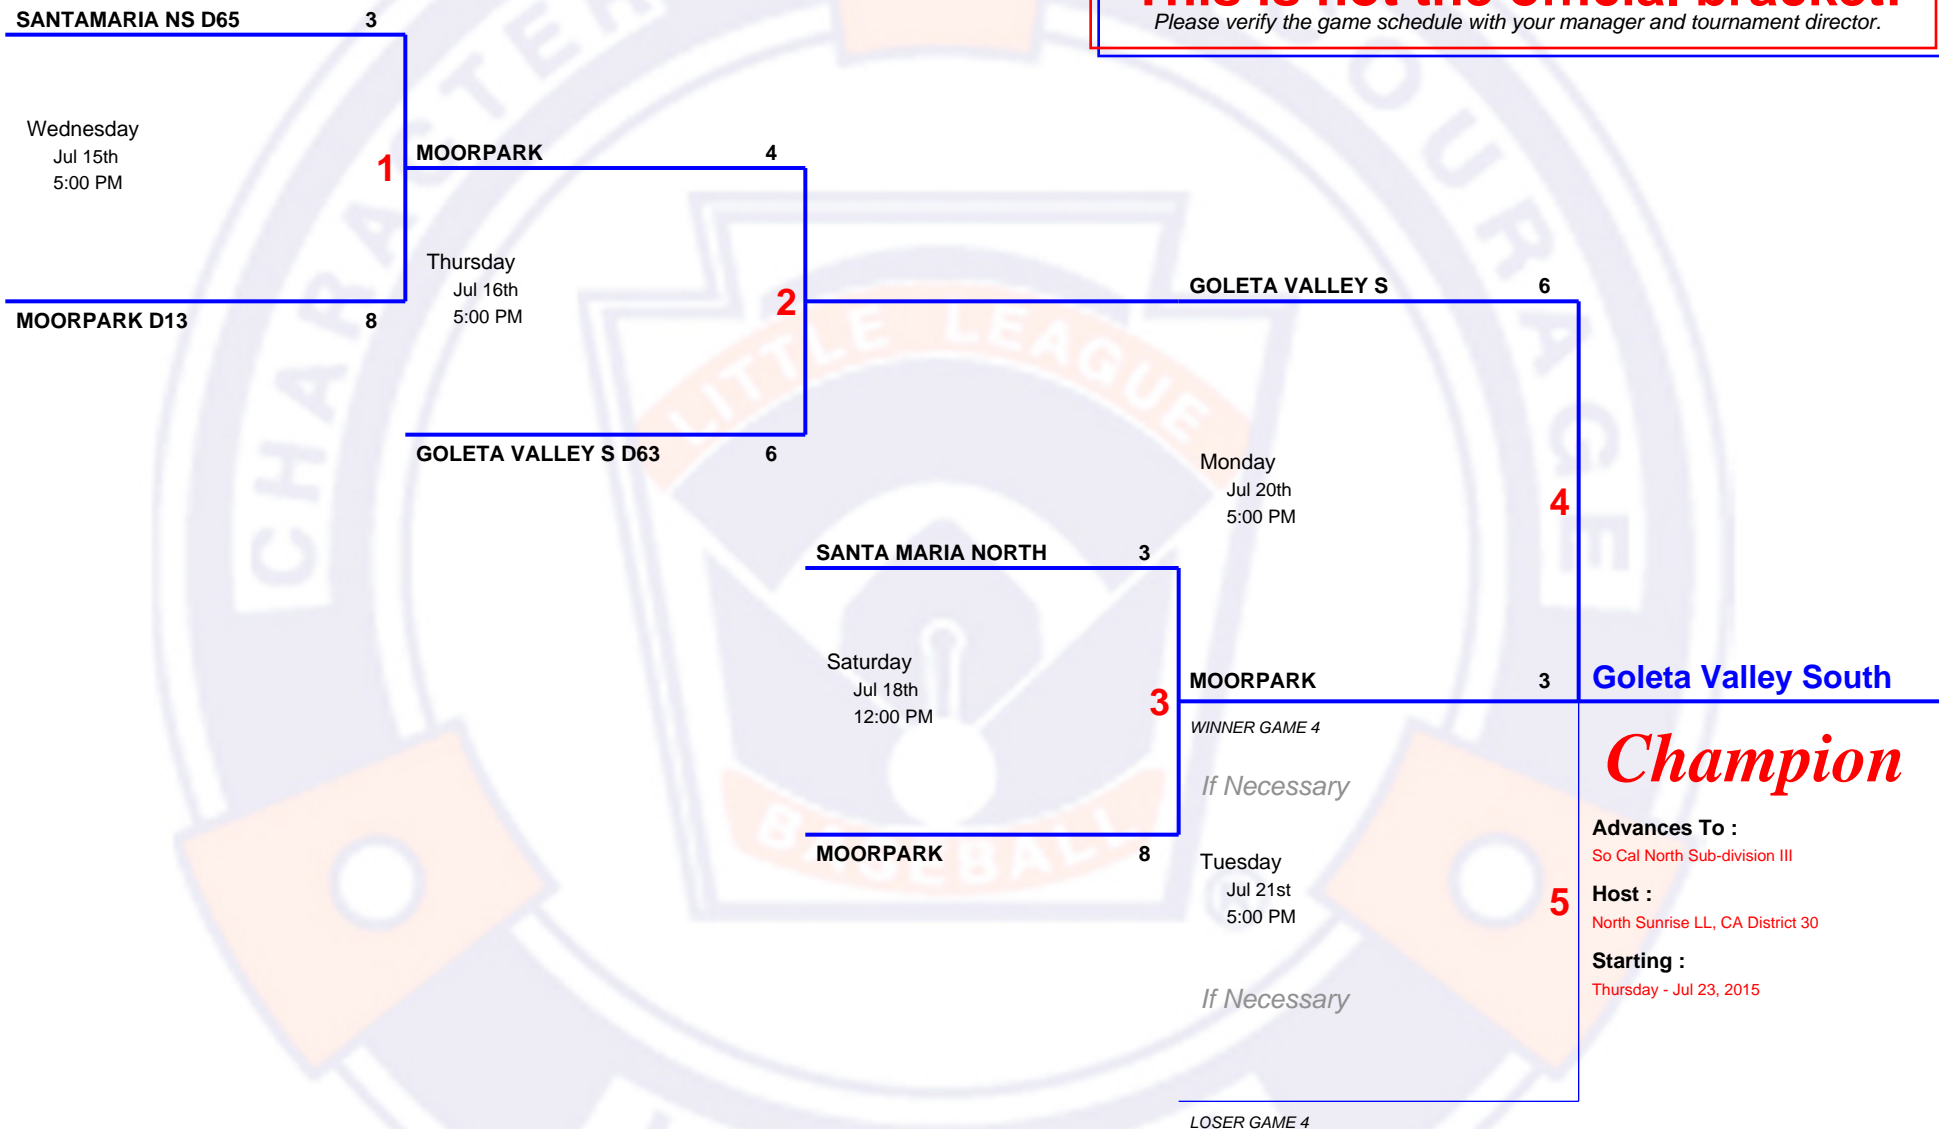

3 TEAM Double Elimination

2015 10-11 Section 1 Tournament

Host Goleta Valley South, District 63
Field 4540 Hollister Ave, Santa Barbara 93110
Website <http://gvssl.com/>

This is not the official bracket!

Please verify the game schedule with your manager and tournament director.

Little League Baseball
www.littleleague.org

Bracket last revised on Jun 18, 2015
please email your scores to : scores@cad13.info

Updated brackets can be found at <http://www.cad13.info/tournaments>

Bracket2pdf copyright 2024 WWWpages.com all rights reserved