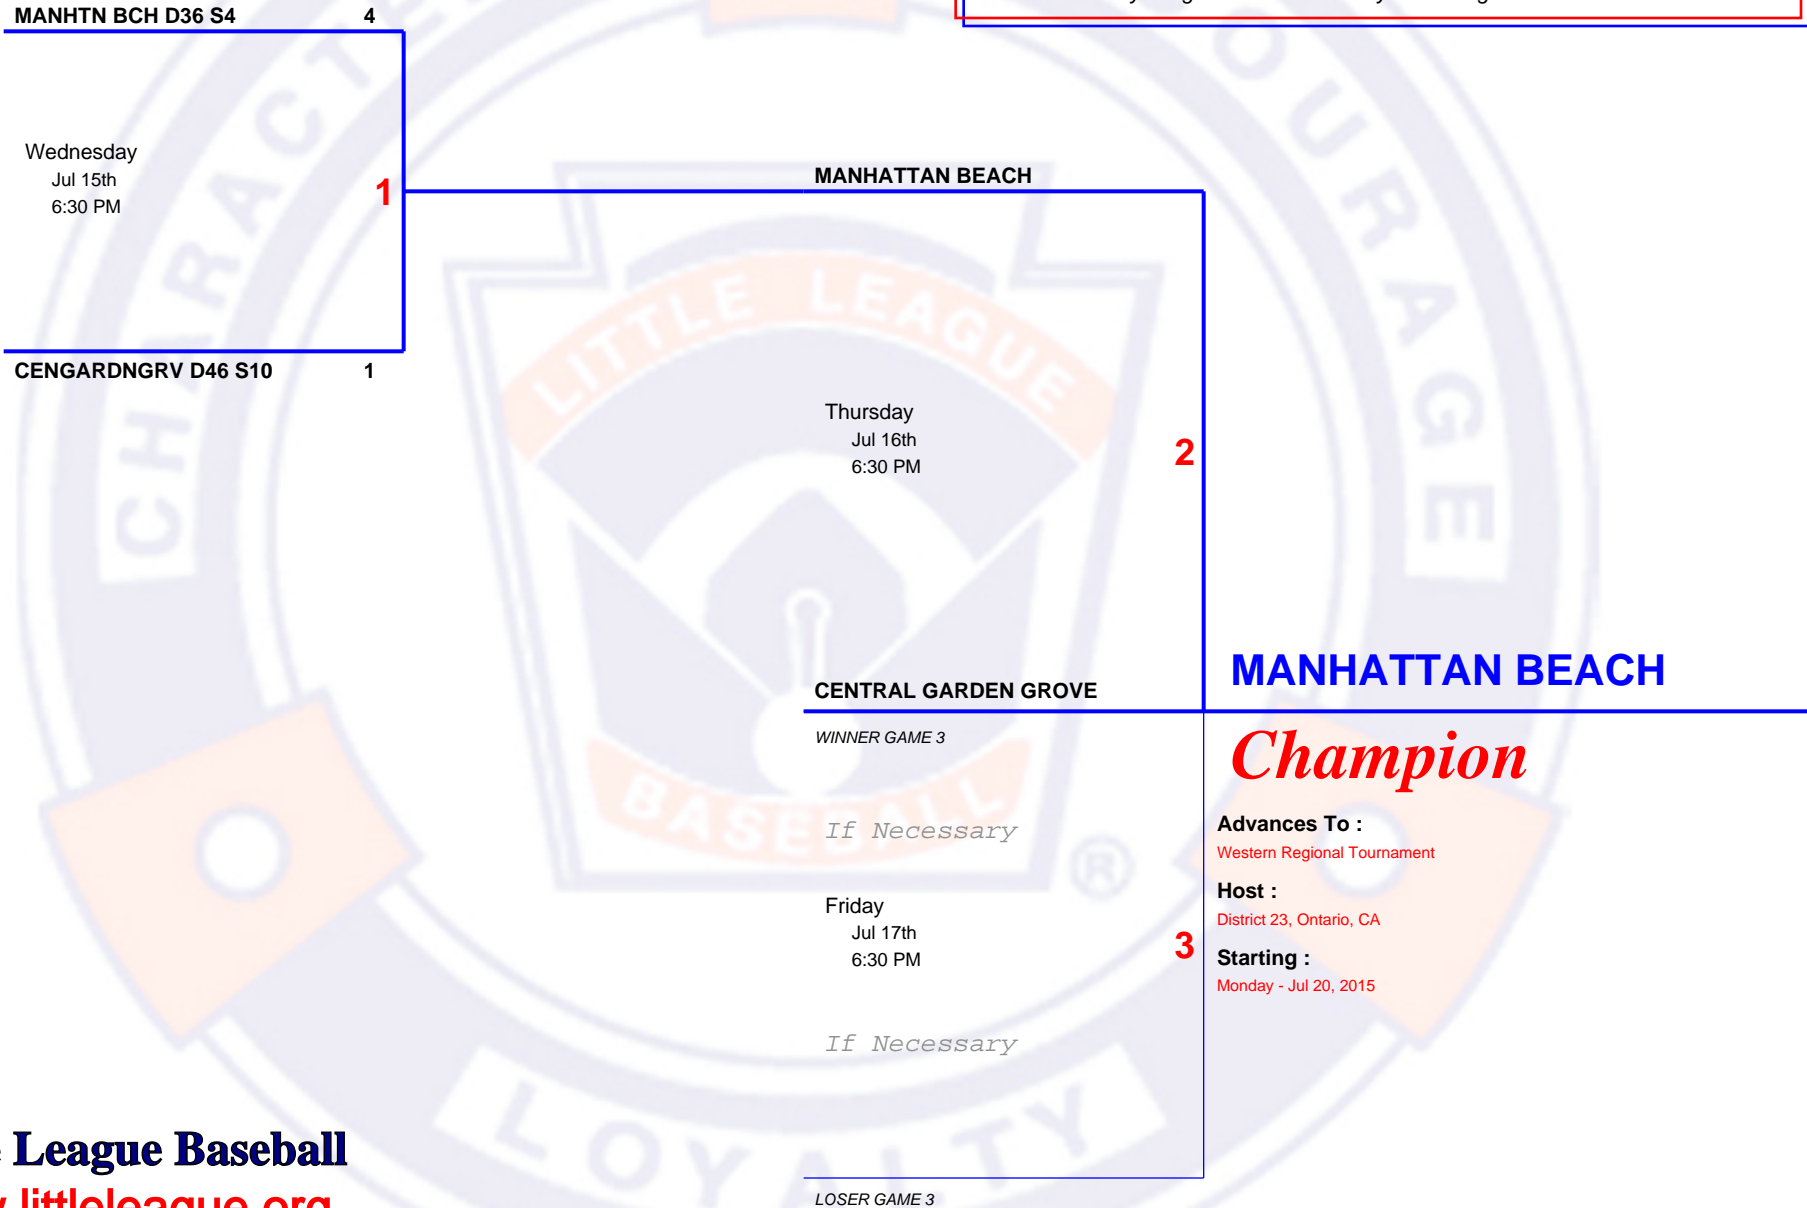

2 TEAM Double Elimination

2015 Senior So Cal Division III

Host Manhattan Beach LL, District 36
Field 1641 Marine Ave, Manhattan Beach, CA 90266
Website <http://mbl.teampages.com>

This is not the official bracket!
 Please verify the game schedule with your manager and tournament director.