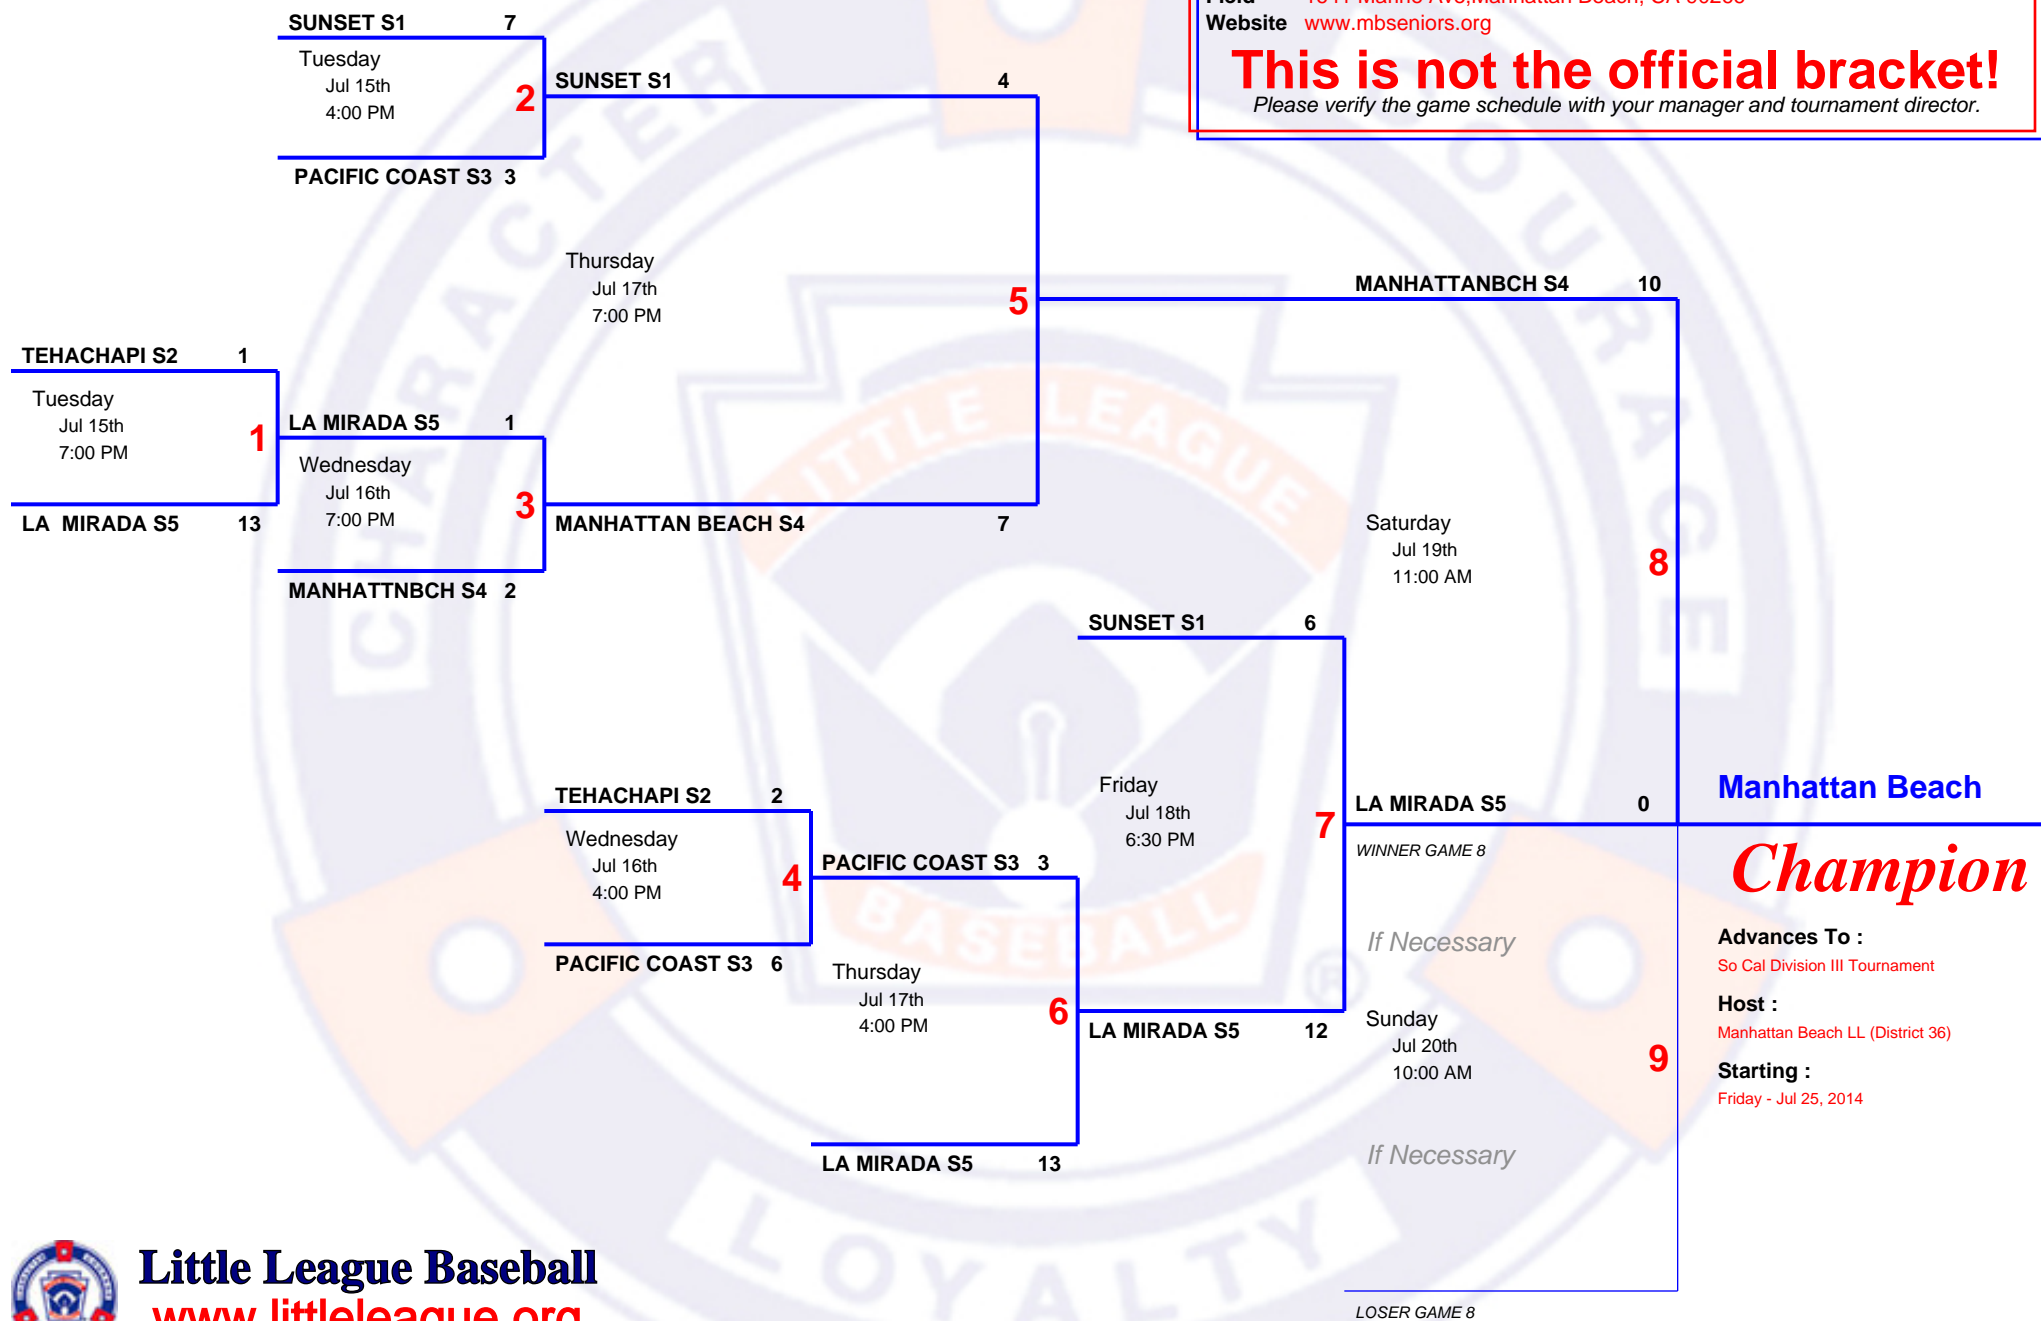

5 TEAM Double Elimination

2014 Senior So Cal North Sub-division III

Host **Manhattan Beach LL (District 36)**
Field **1641 Marine Ave, Manhattan Beach, CA 90266**
Website **www.mbseniors.org**

This is not the official bracket!

Please verify the game schedule with your manager and tournament director.

Little League Baseball
www.littleleague.org

Bracket last revised on Jul 19, 2014

please email your scores to : scores@cad13.info

Updated brackets can be found at <http://www.cad13.info/tournaments>

Bracket2pdf copyright 2025 WWWpages.com all rights reserved