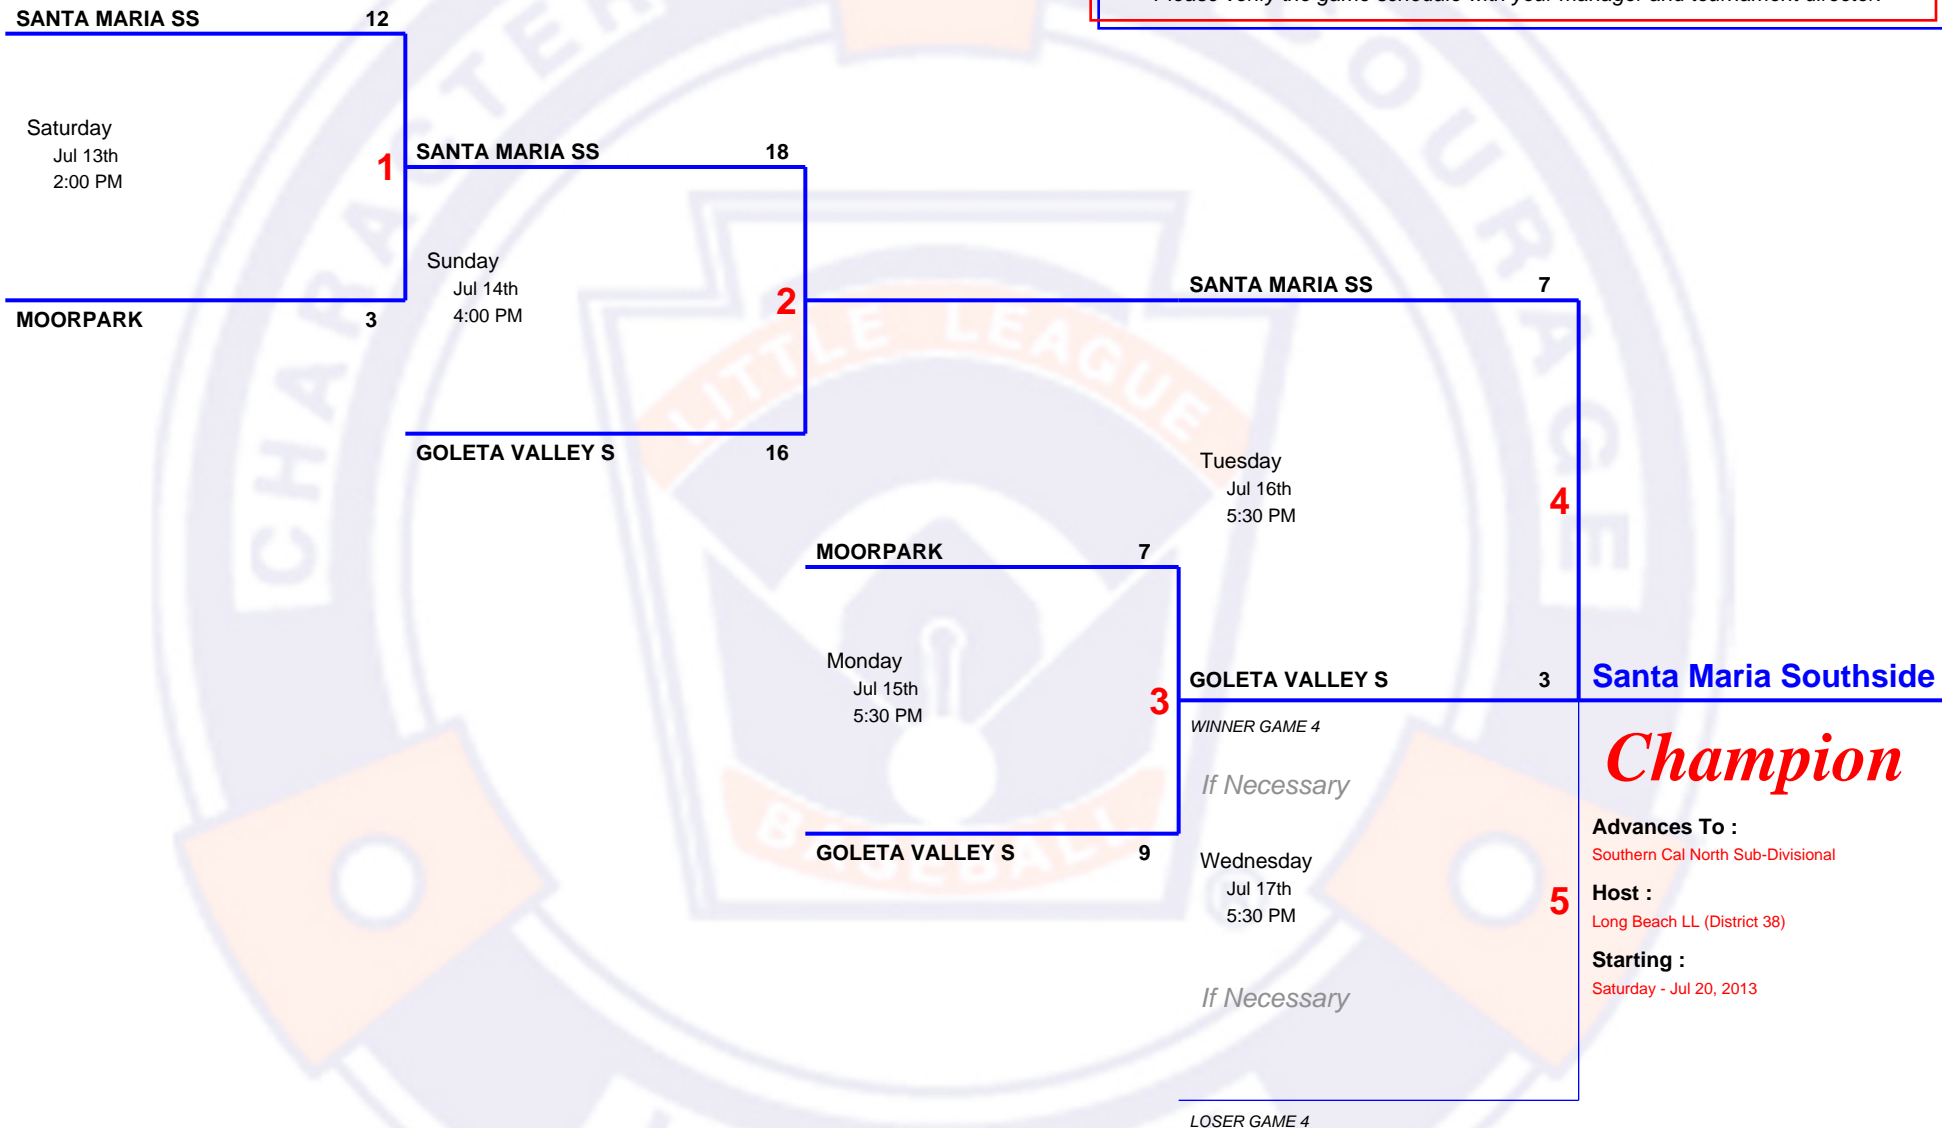

3 TEAM Double Elimination

2013 11 & 12 Section 1 Tournament

Host Santa Paula LL (District 63)
Field 1400 E. Harvard Blvd, Santa Paula, CA

This is not the official bracket!

Please verify the game schedule with your manager and tournament director.