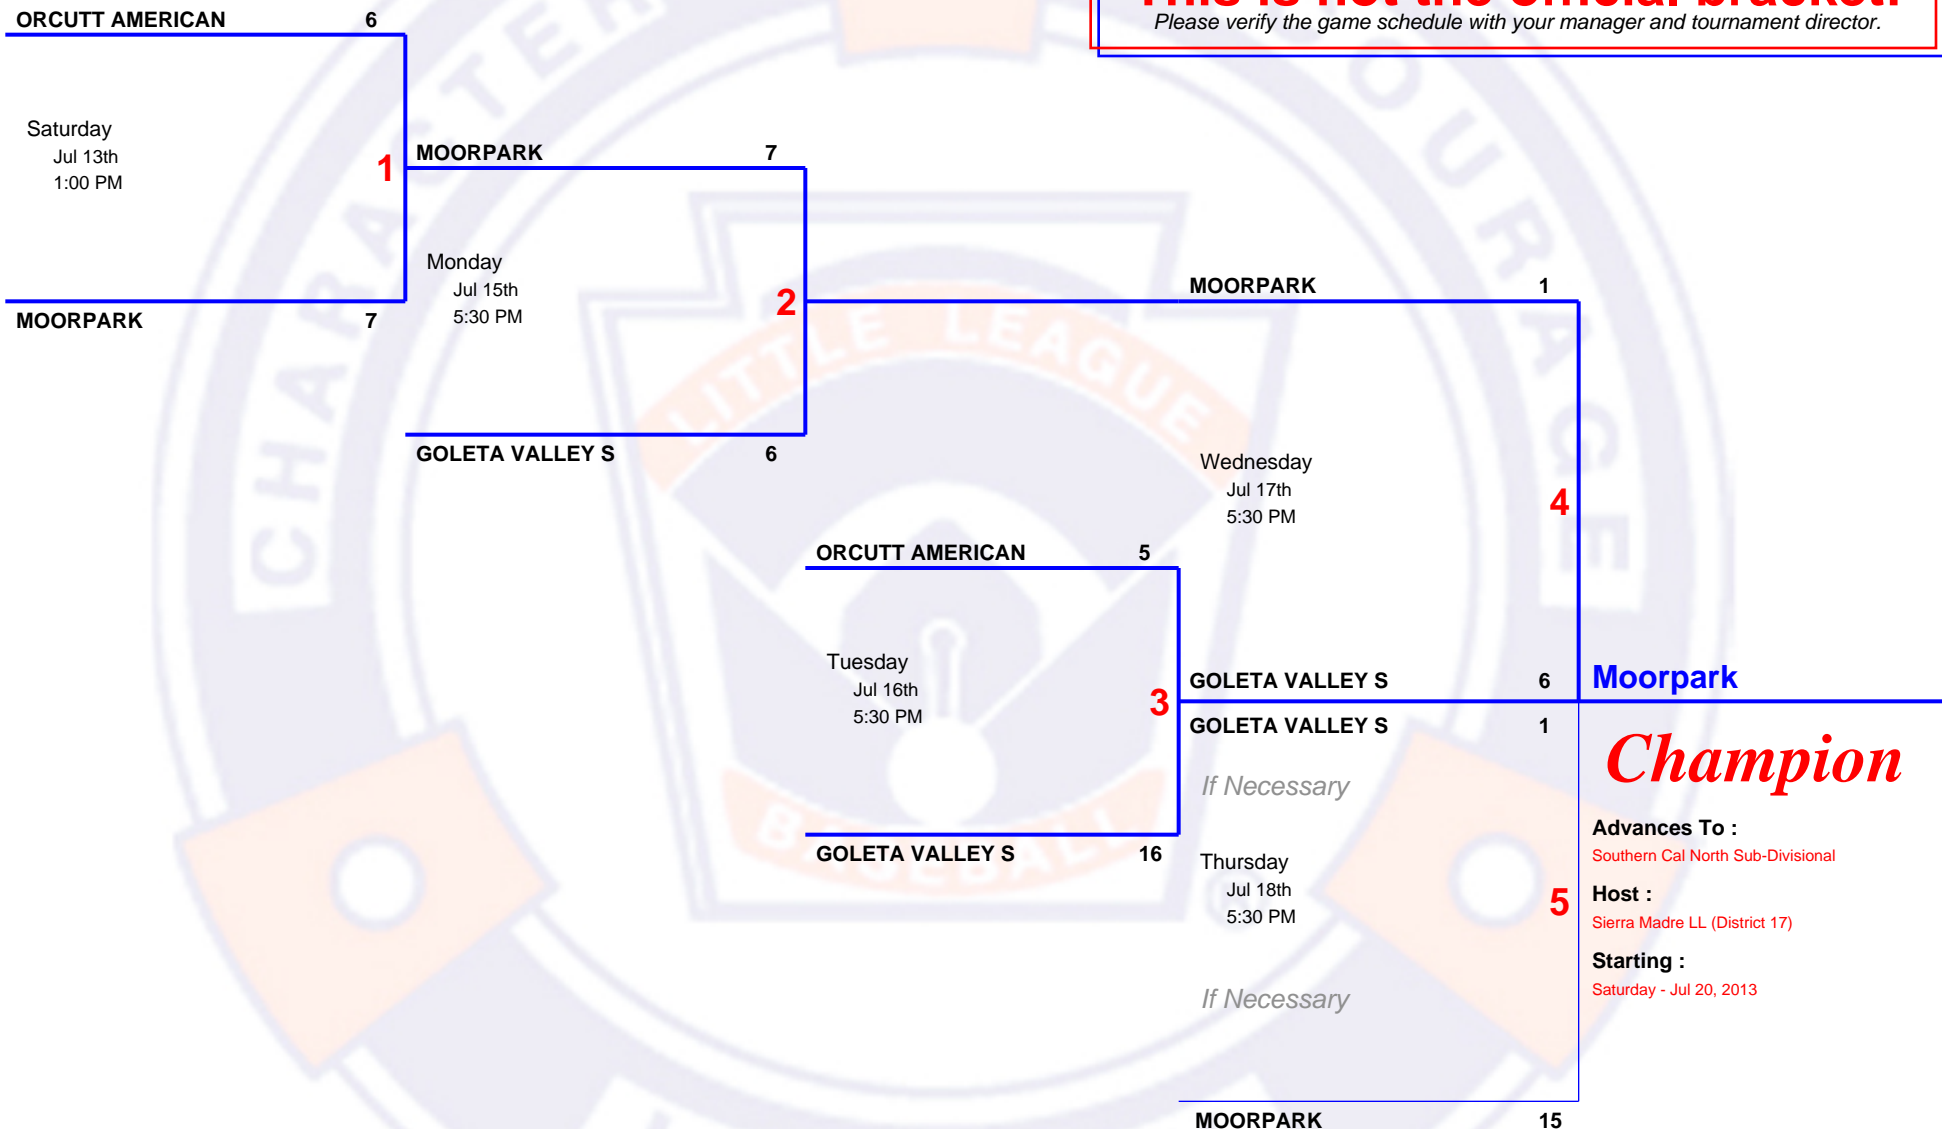

3 TEAM Double Elimination

2013 9 & 10 Section 1 Tournament

Host Lompoc American LL (District 65)
Field 300 North A St., Lompoc, CA 93436
Website <http://www.eteamz.com/CALIFORNIA65/>

This is not the official bracket!

Please verify the game schedule with your manager and tournament director.

Little League Baseball
www.littleleague.org

Bracket last revised on Jul 18, 2013
please email your scores to : scores@cad13.info

Updated brackets can be found at <http://www.cad13.info/tournaments>

Bracket2pdf copyright 2025 WWWpages.com all rights reserved